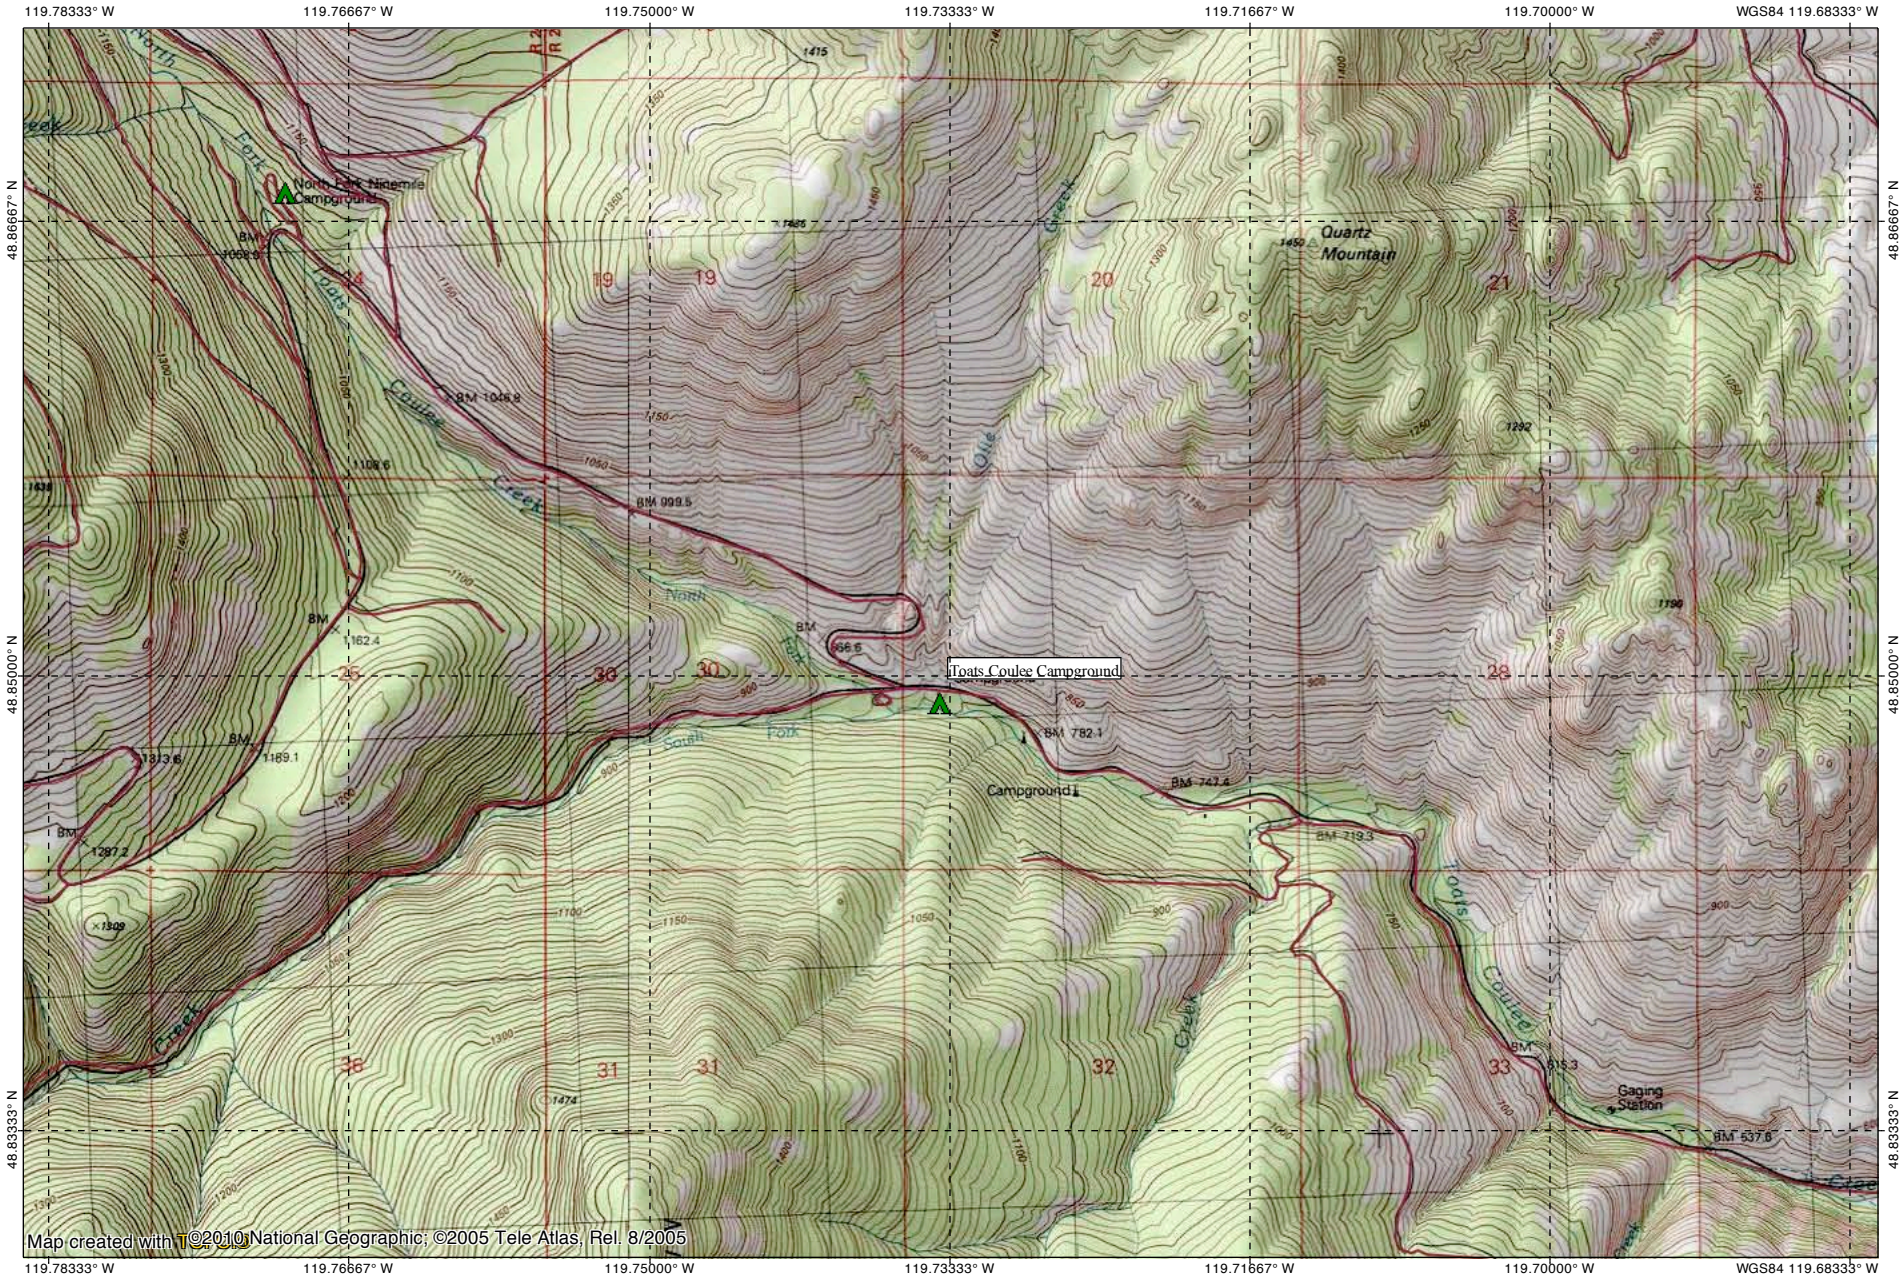

TOPO! map printed on 11/15/11 from "Washington NF Trails.tpo"

Map created with T©2010 National Geographic; ©2005 Tele Atlas, Rel. 8/2005