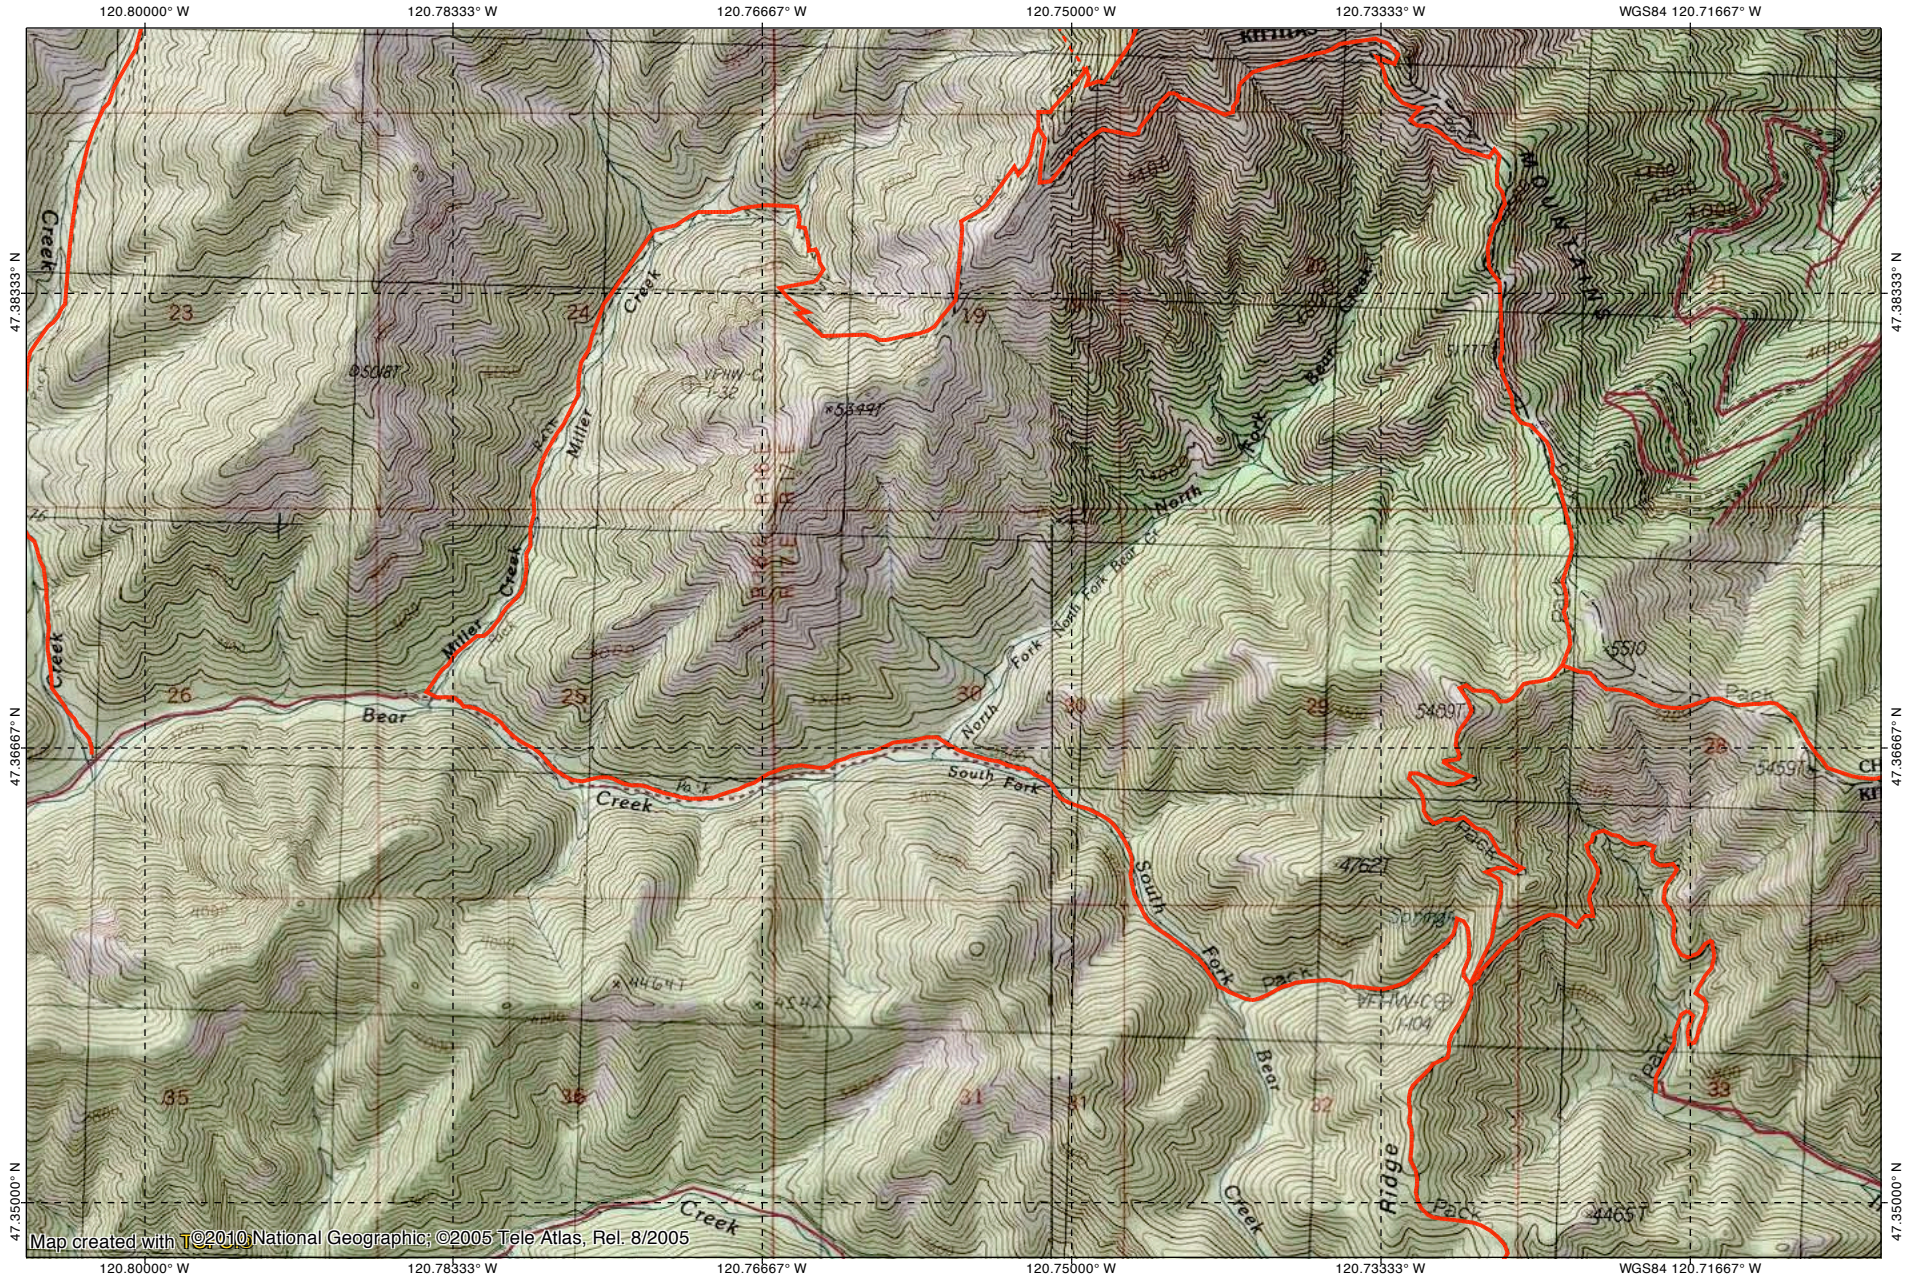

TOPO! map printed on 11/16/11 from "Washington NF Trails.tpo"

Map created with T©2010 National Geographic; ©2005 Tele Atlas, Rel. 8/2005