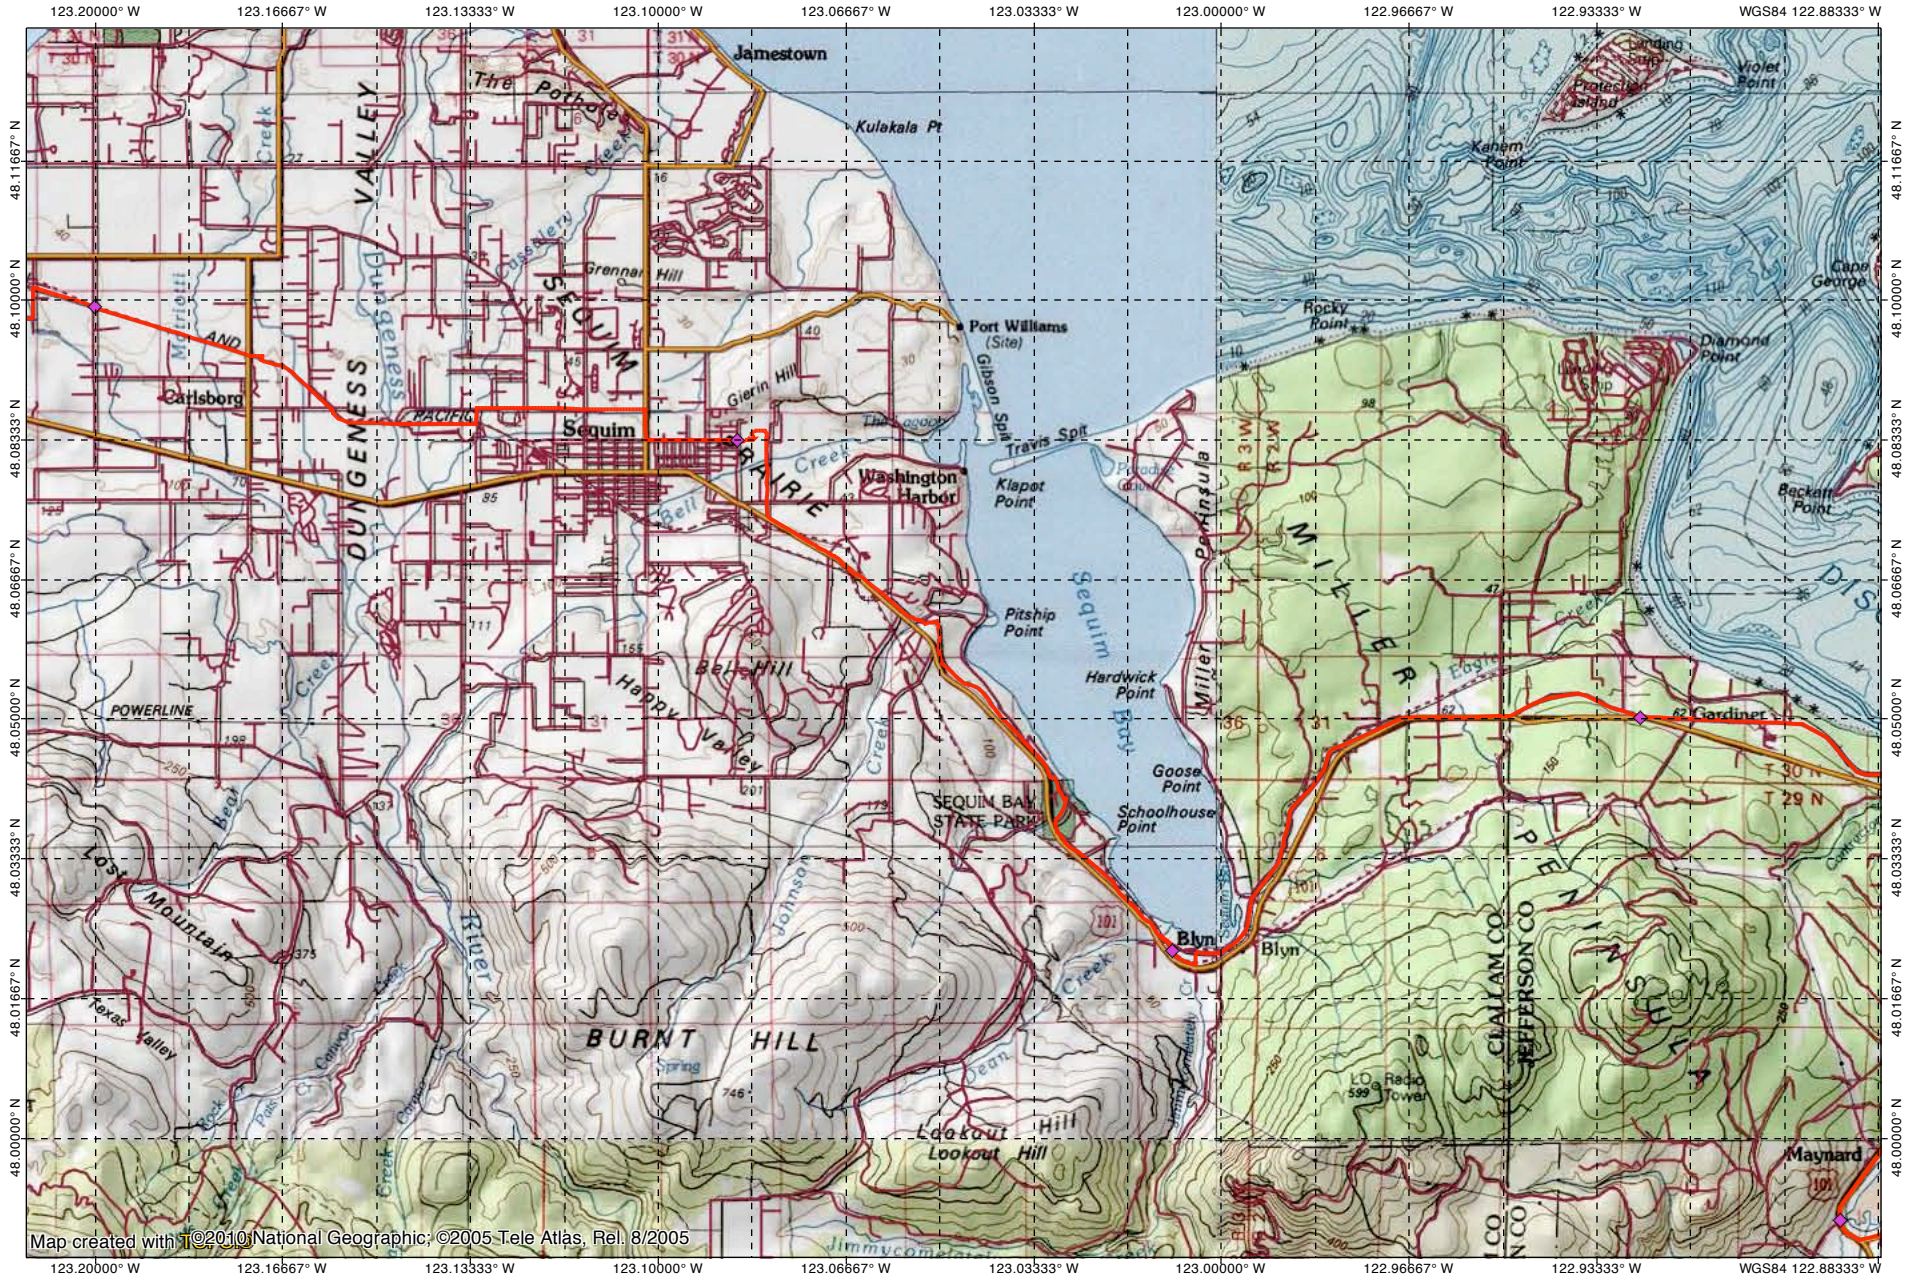

TOPO! map printed on 12/03/11 from "Olympic Discovery Trail.tpo"

Map created with ©2010 National Geographic, ©2005 Tele Atlas, Rel. 8/2005