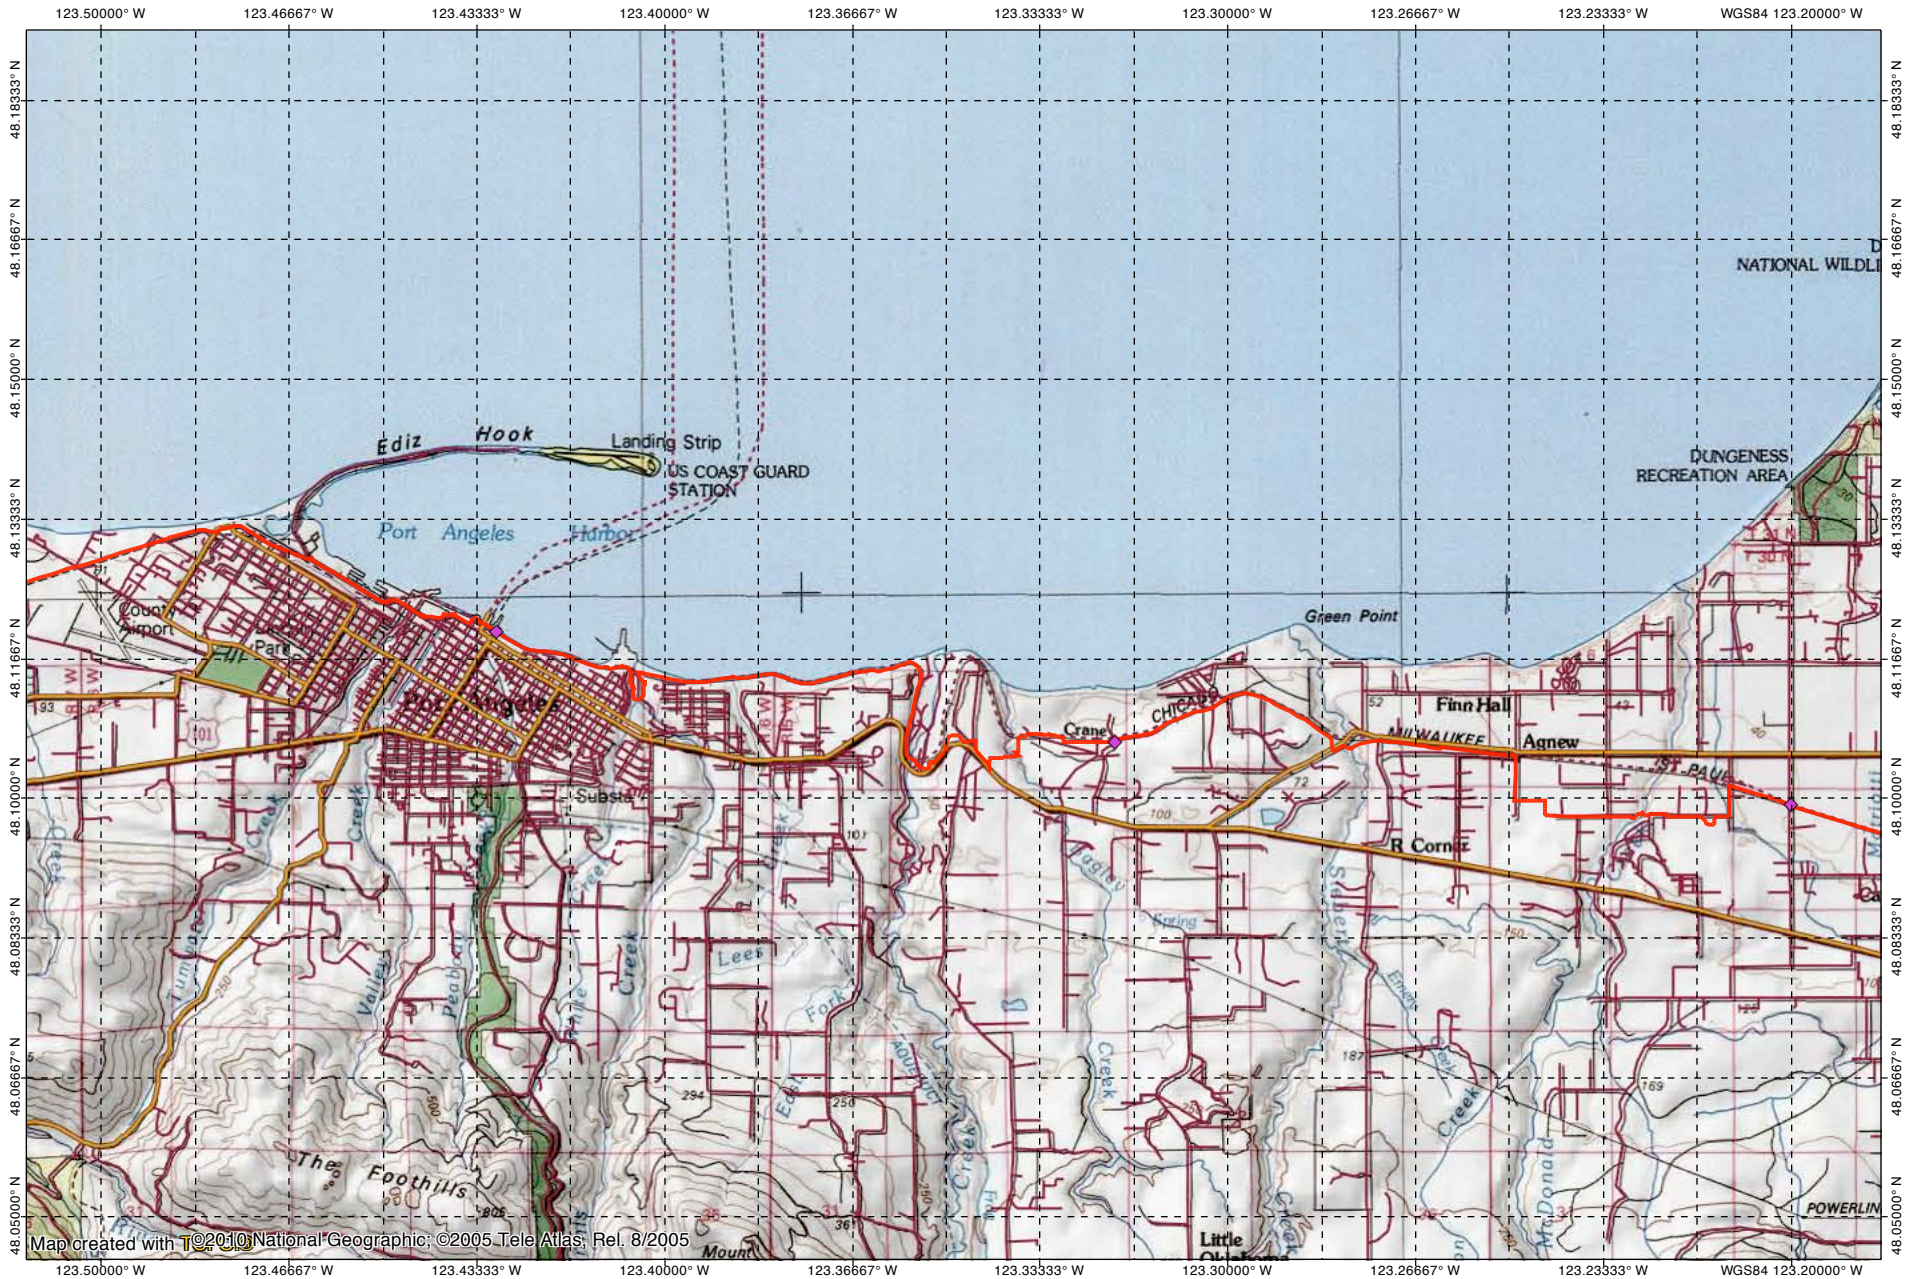

TOPO! map printed on 12/03/11 from "Olympic Discovery Trail.tpo"

Map created with T©2010 National Geographic; ©2005 Tele Atlas; Rel. 8/2005