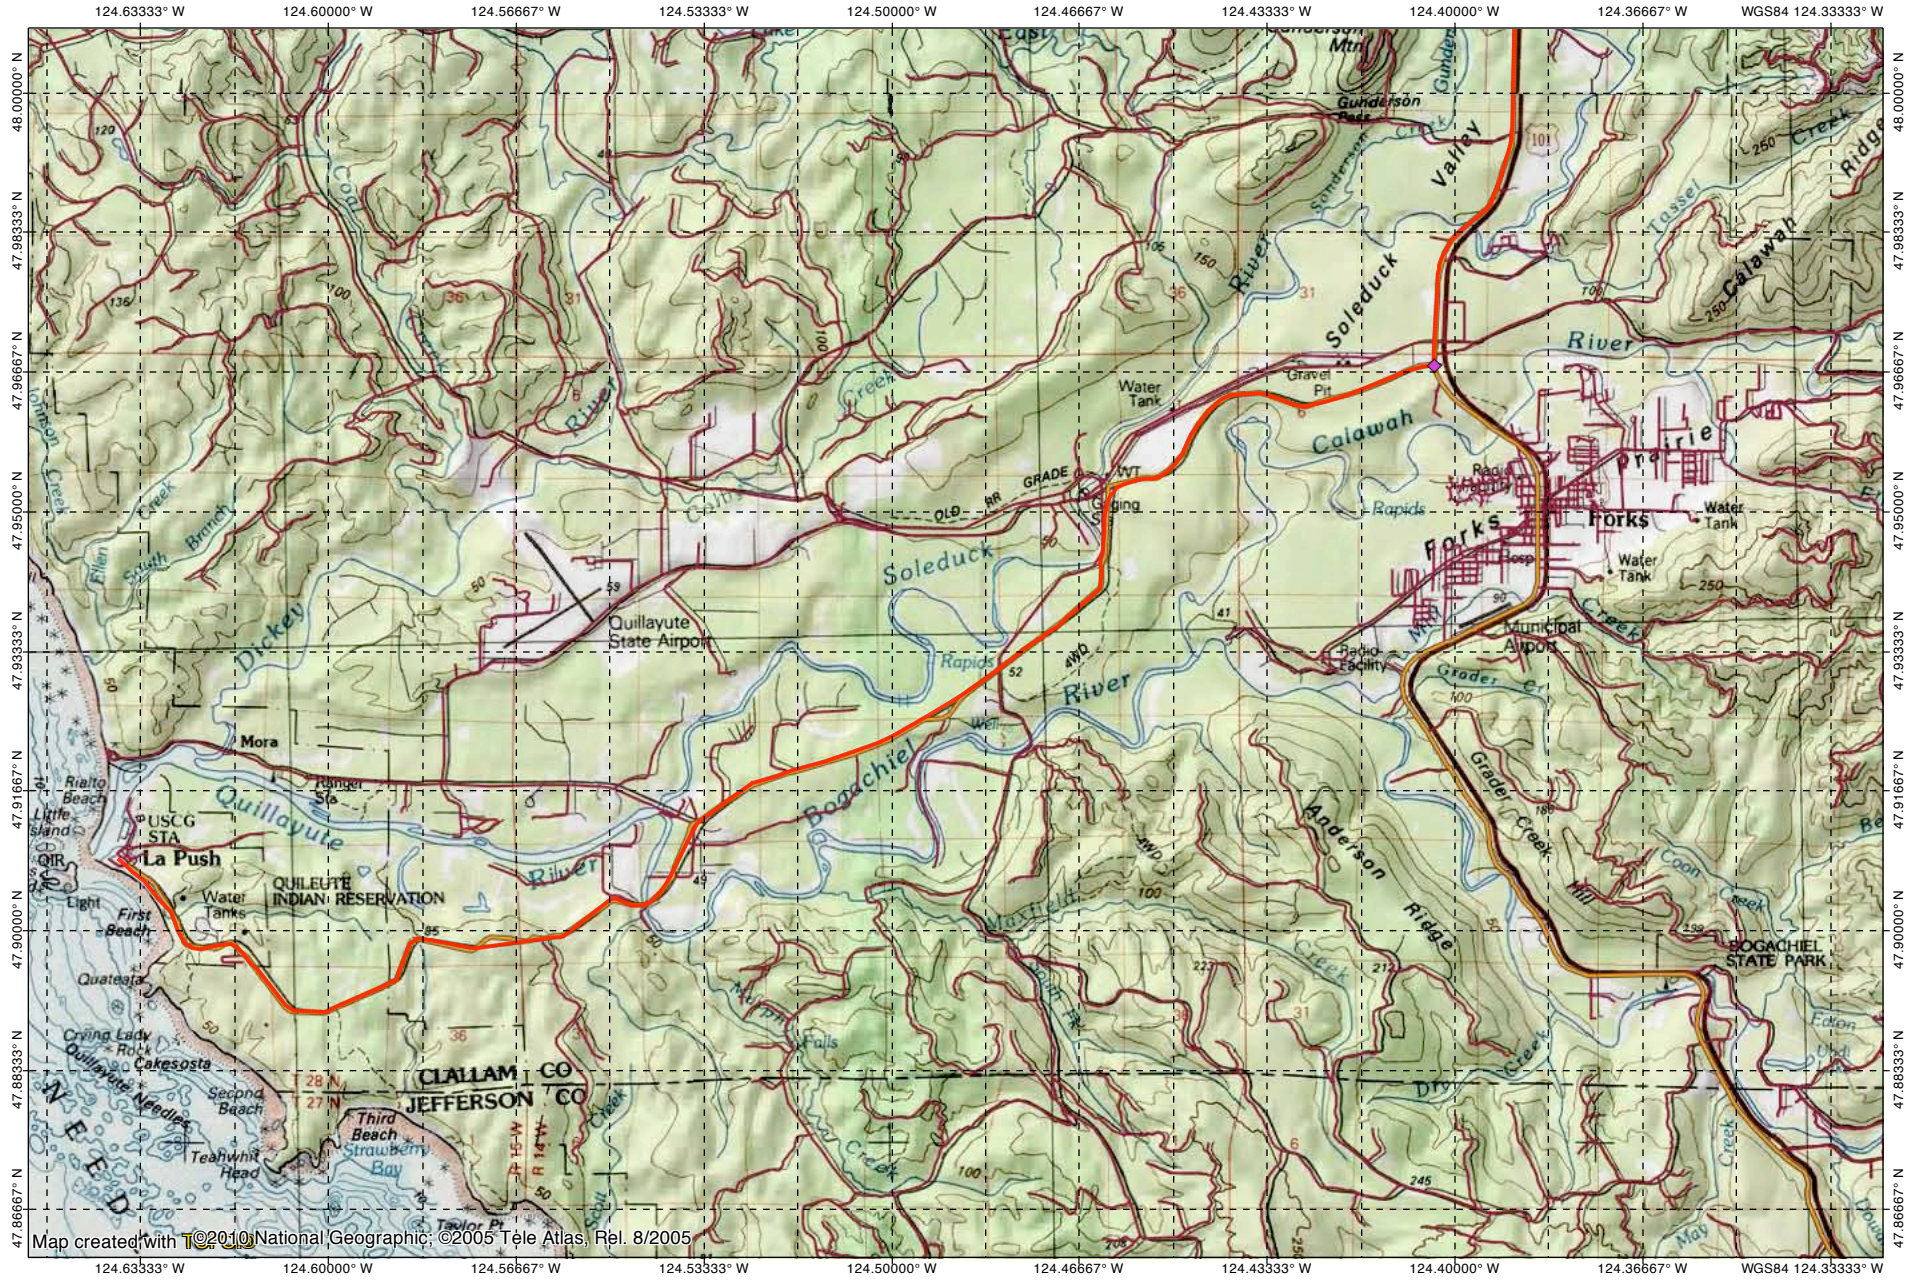

TOPO! map printed on 12/03/11 from "Olympic Discovery Trail.tpo"

Map created with T©2010 National Geographic, ©2005 Tele Atlas, Rel. 8/2005