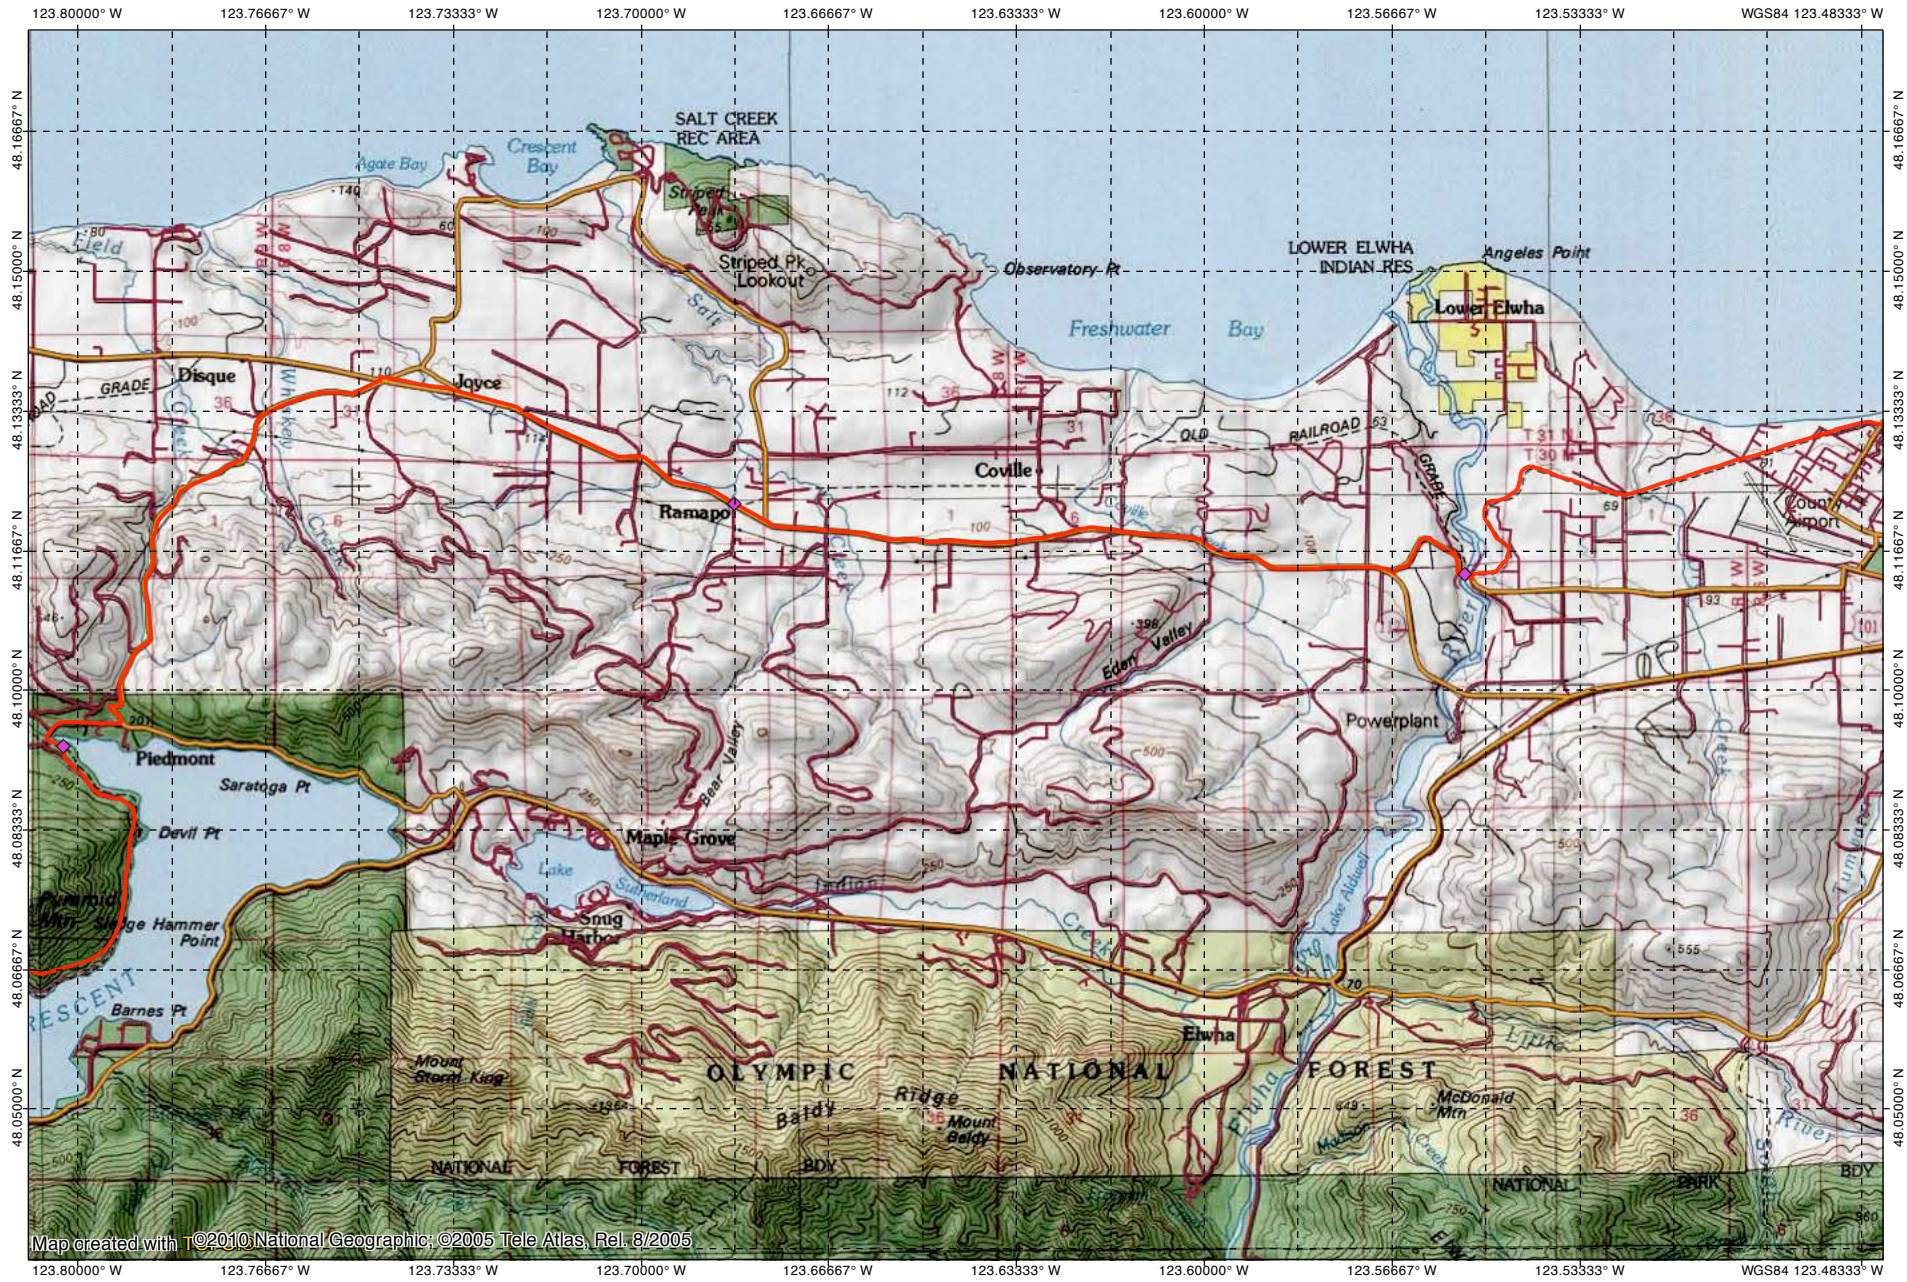

TOPO! map printed on 12/03/11 from "Olympic Discovery Trail.tpo"

Map created with ©2010 National Geographic, ©2005 Tele Atlas, Rel. 8/2005