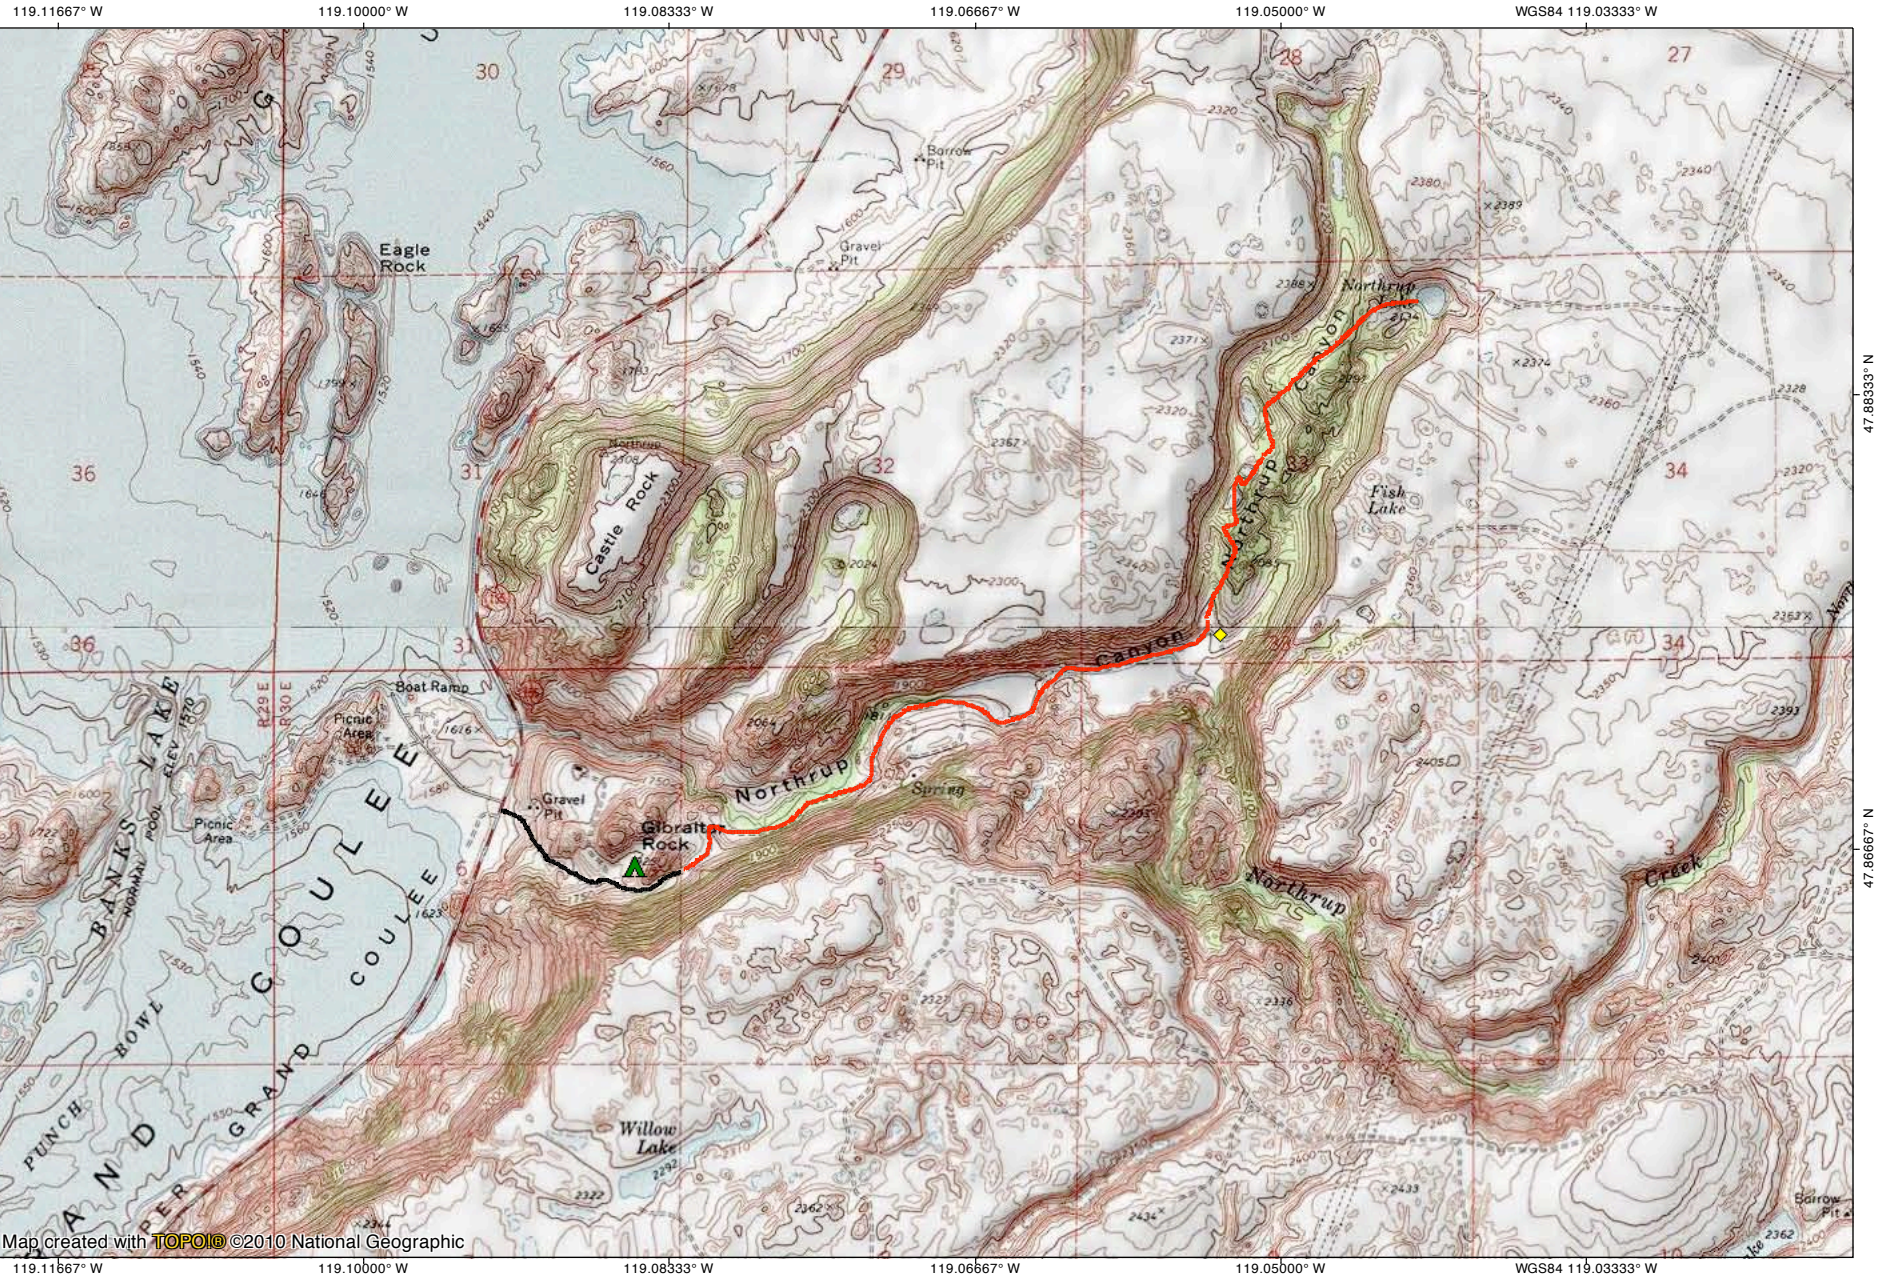

TOPO! map printed on 06/20/12 from "NorthrupCanyon.tpo"

Map created with TOPO! ©2010 National Geographic

119.11667° W 119.10000° W 119.08333° W 119.06667° W 119.05000° W WGS84 119.03333° W