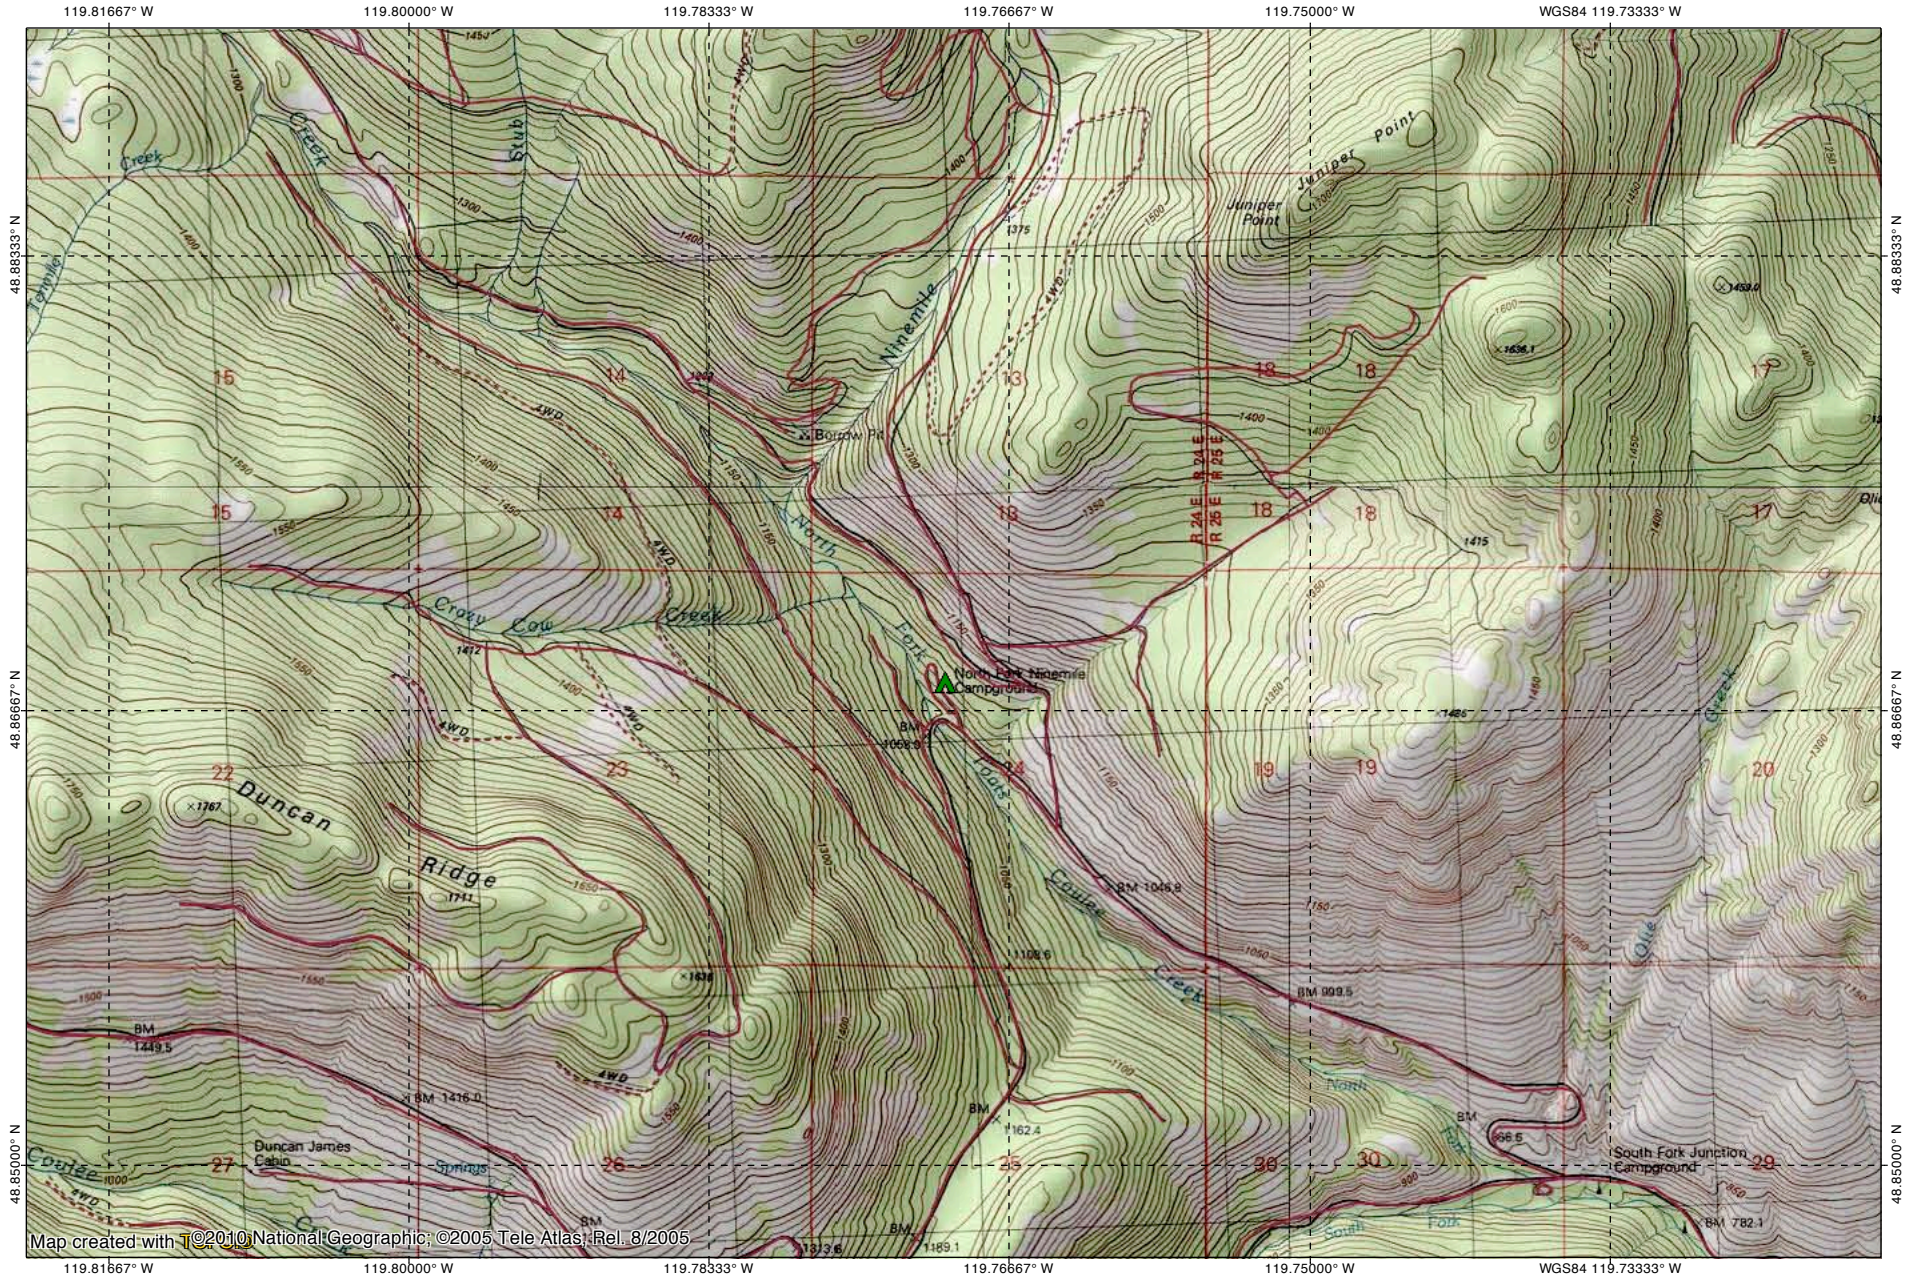

TOPO! map printed on 11/15/11 from "Washington NF Trails.tpo"

Map created with T©2010 National Geographic; ©2005 Tele Atlas; Rel. 8/2005