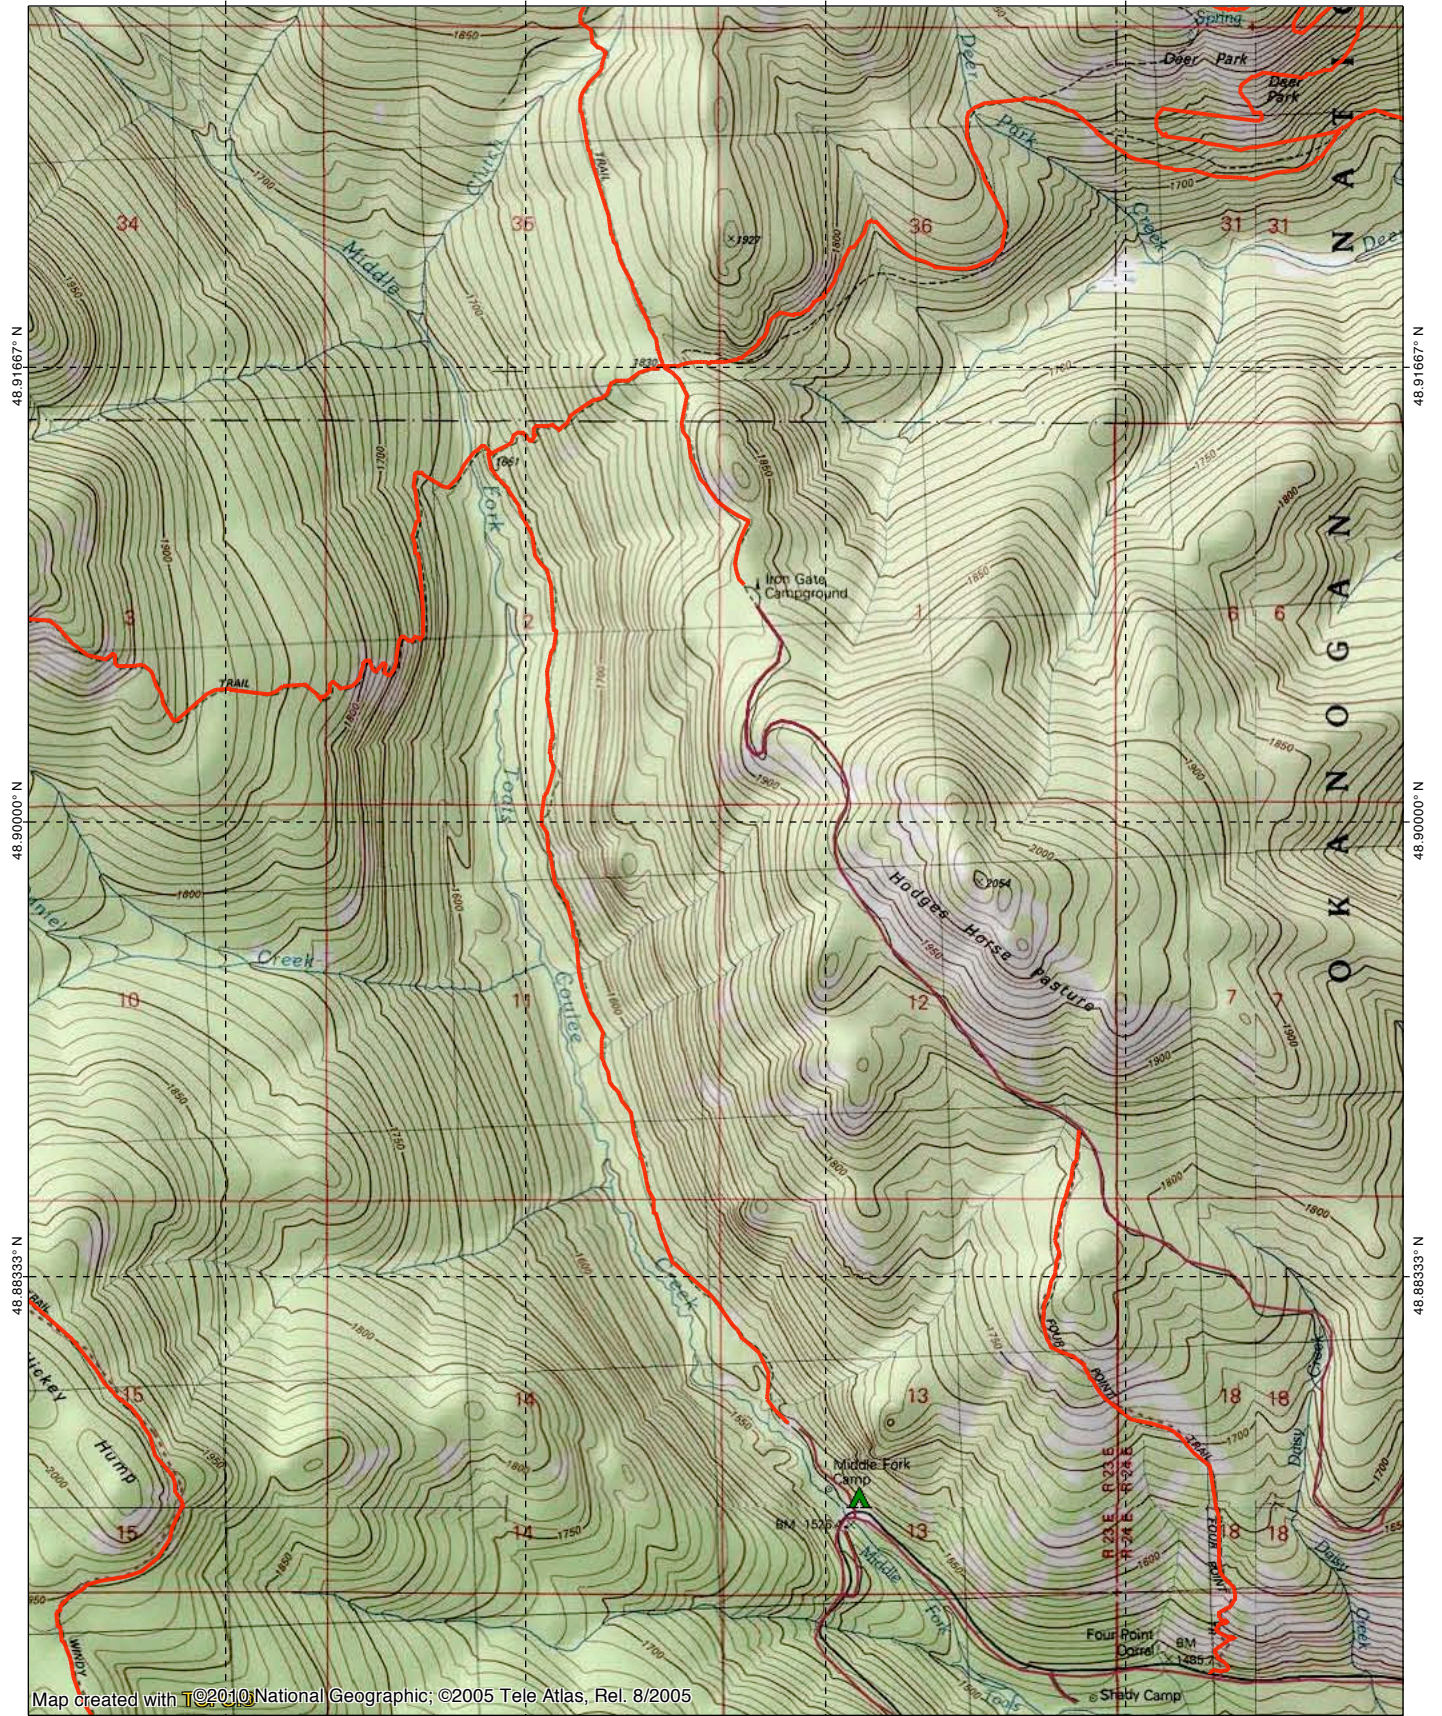

TOPO! map printed on 11/15/11 from "Washington NF Trails.tpo"

119.93333° W      119.91667° W      119.90000° W      WGS84 119.88333° W

Map created with T@2010 National Geographic; ©2005 Tele Atlas, Rel. 8/2005

119.93333° W      119.91667° W      119.90000° W      WGS84 119.88333° W