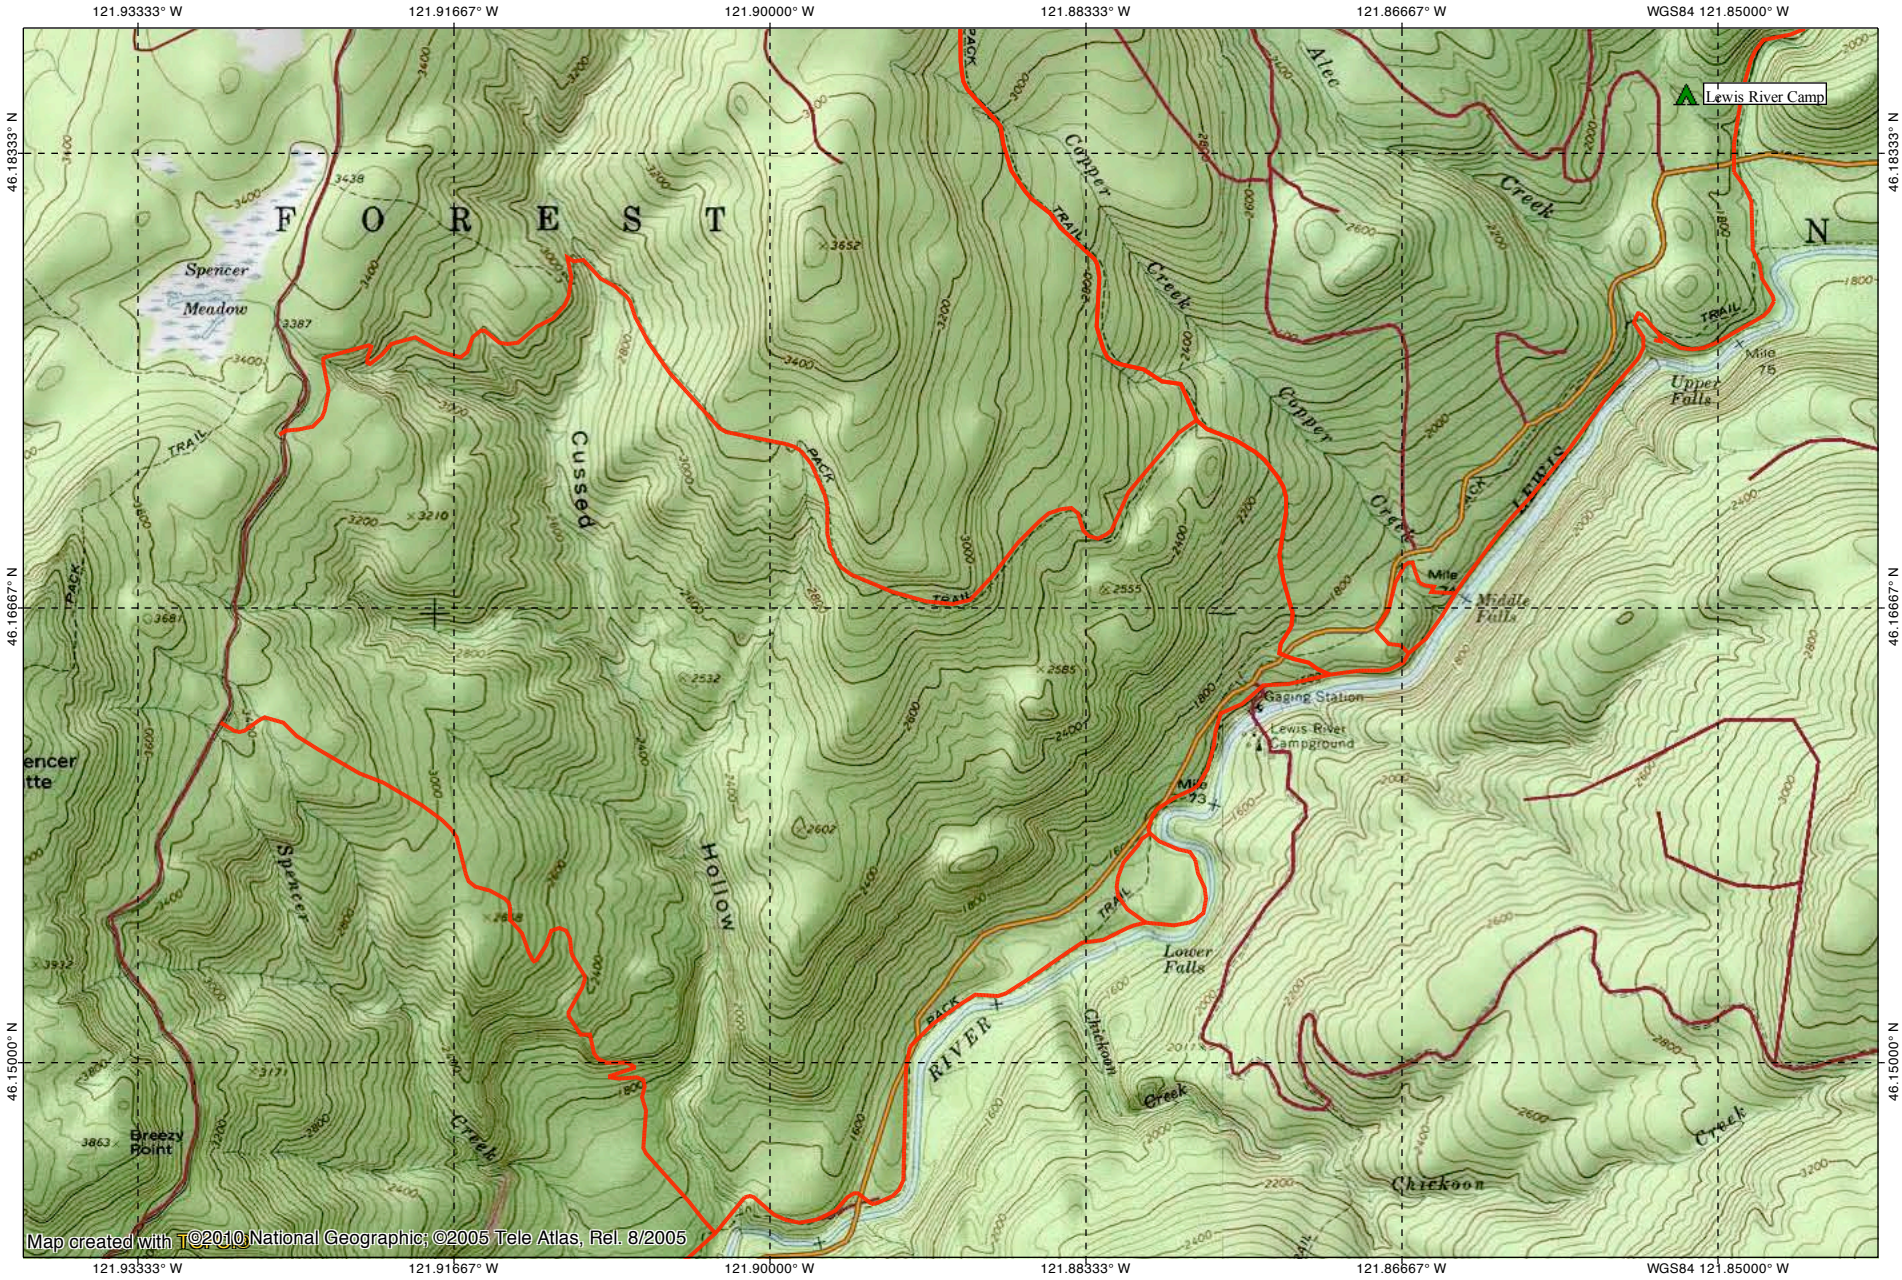

TOPO! map printed on 11/11/11 from "Lewis River.tpo"

Map created with T©2010 National Geographic, ©2005 Tele Atlas, Rel. 8/2005