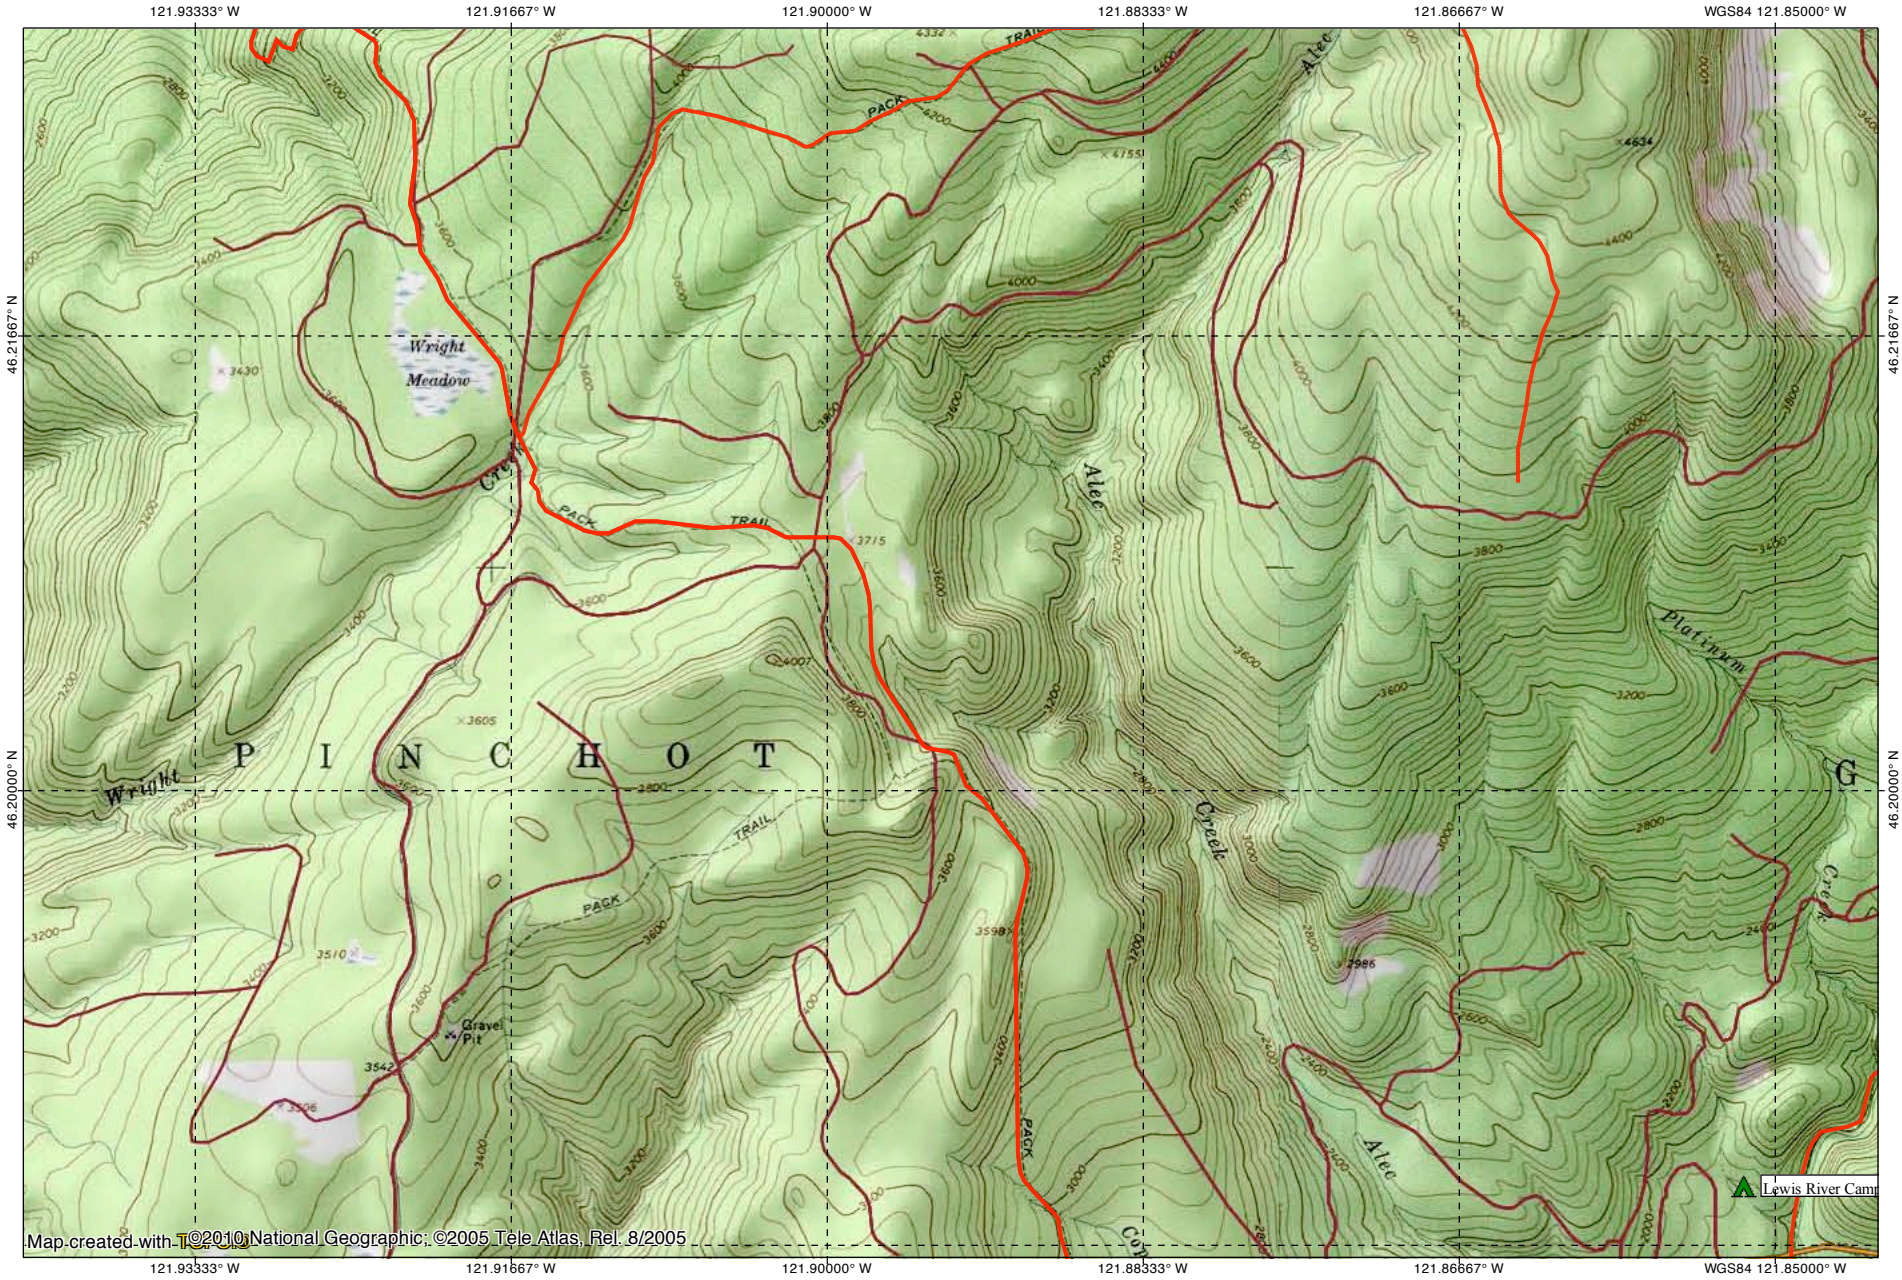

TOPO! map printed on 11/11/11 from "Lewis River.tpo"

Map created with T©2010 National Geographic; ©2005 Tele Atlas, Rel. 8/2005