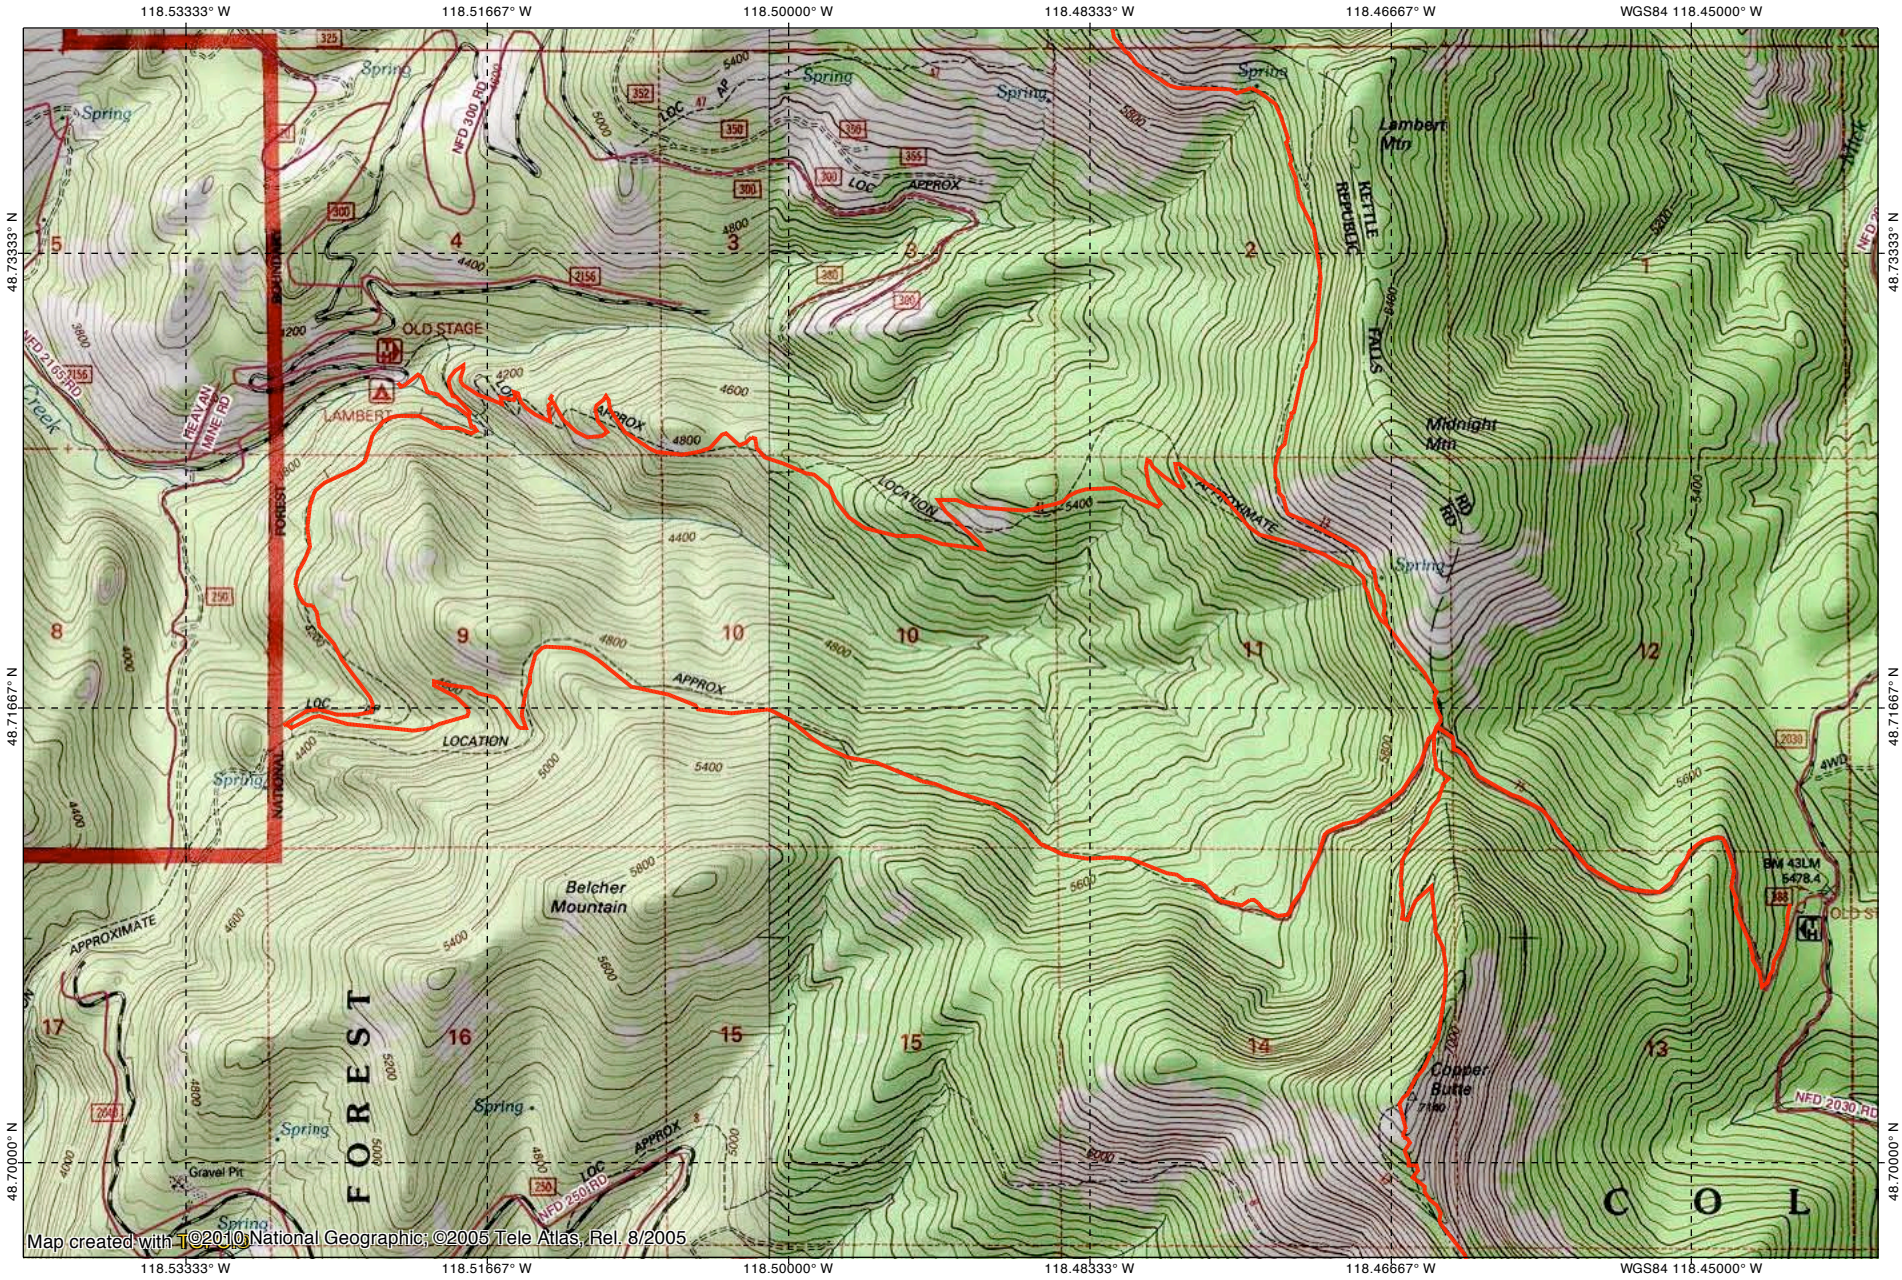

TOPO! map printed on 10/30/11 from "Lambert-Old Stage.tpo"

Map created with T@2010 National Geographic, ©2005 Tele Atlas, Rel. 8/2005