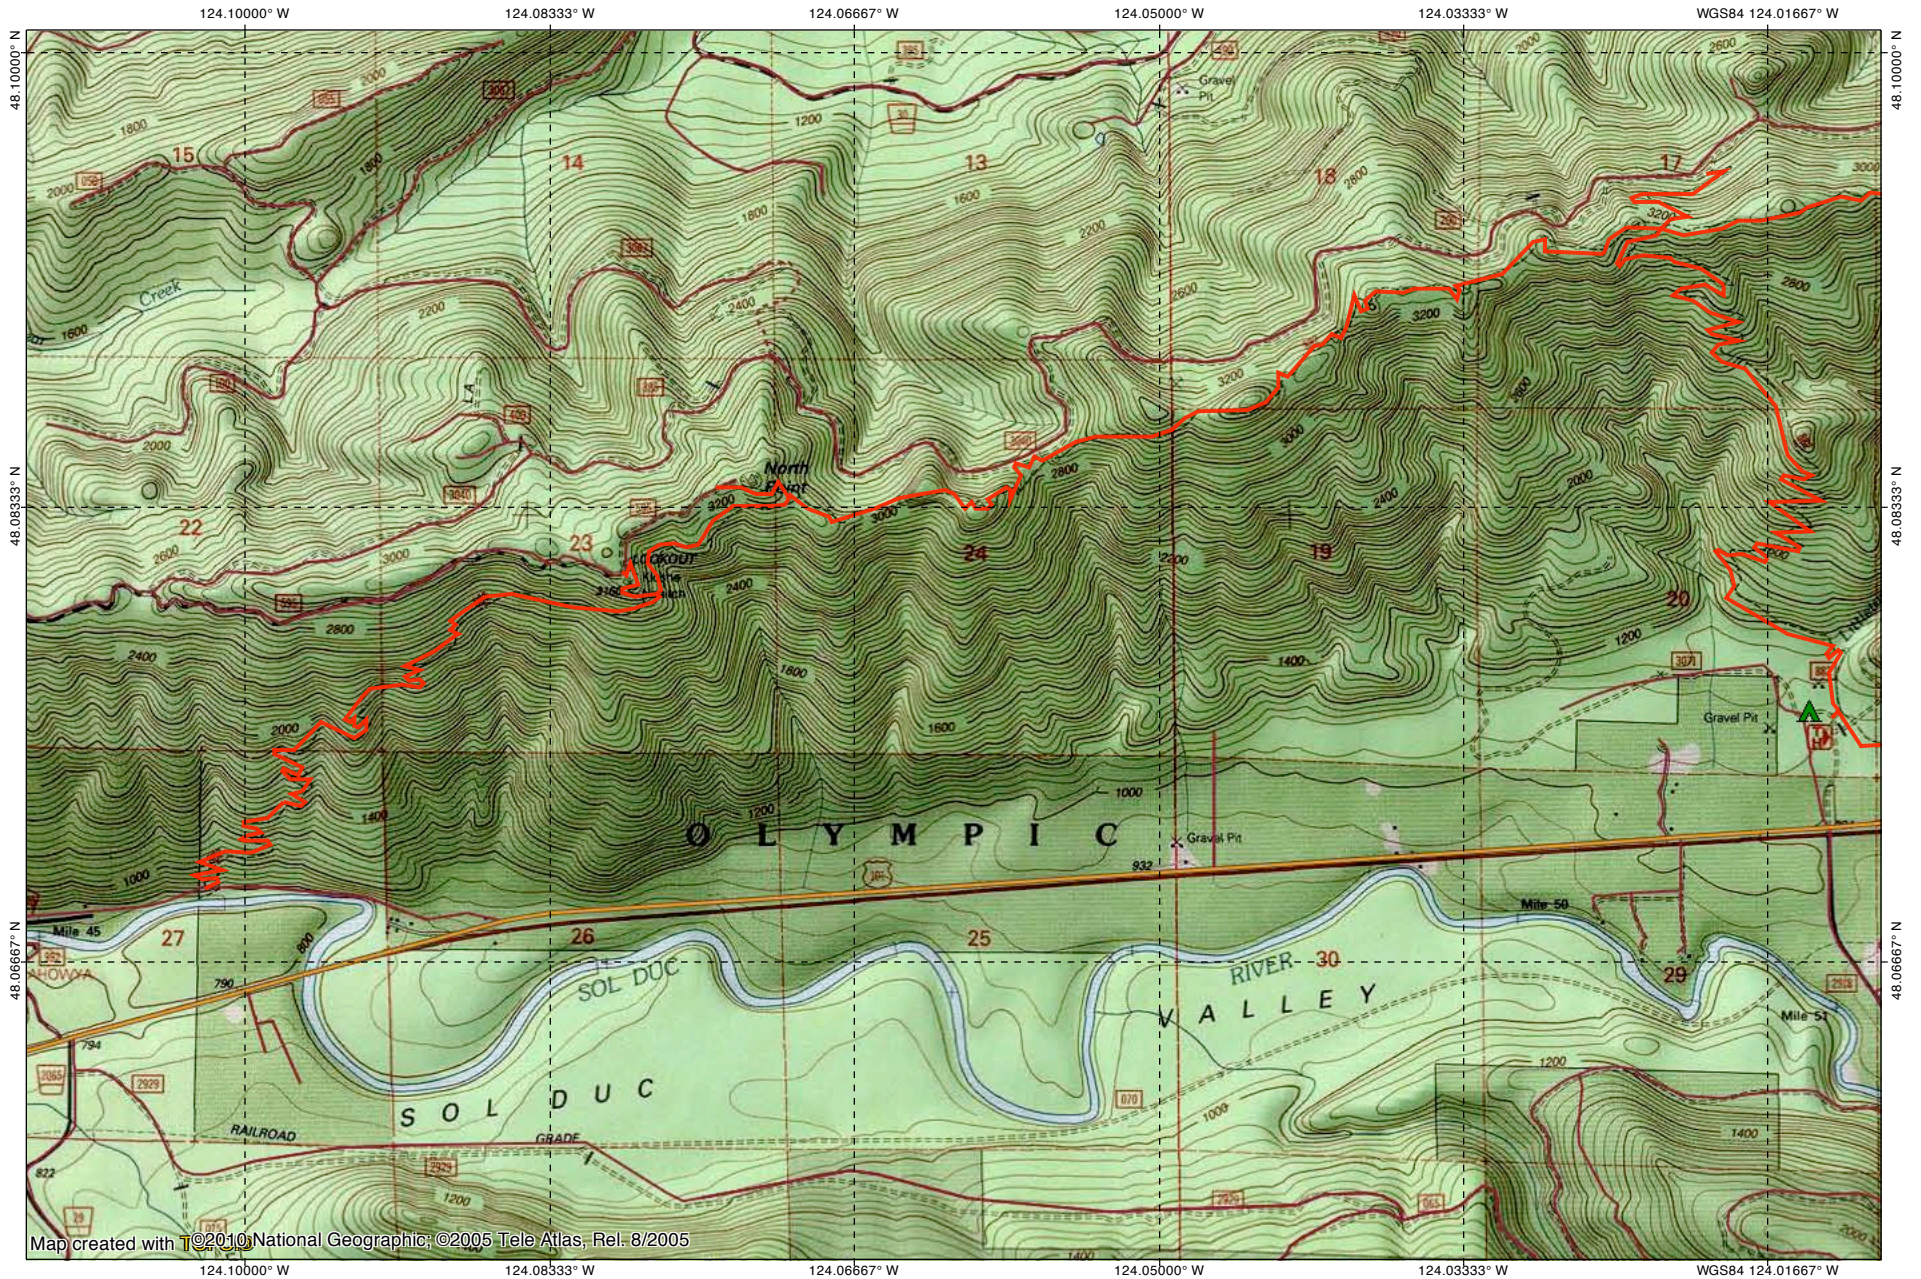

TOPO! map printed on 11/24/11 from "Washington NF Trails.tpo"

Map created with T©2010 National Geographic; ©2005 Tele Atlas; Rel. 8/2005