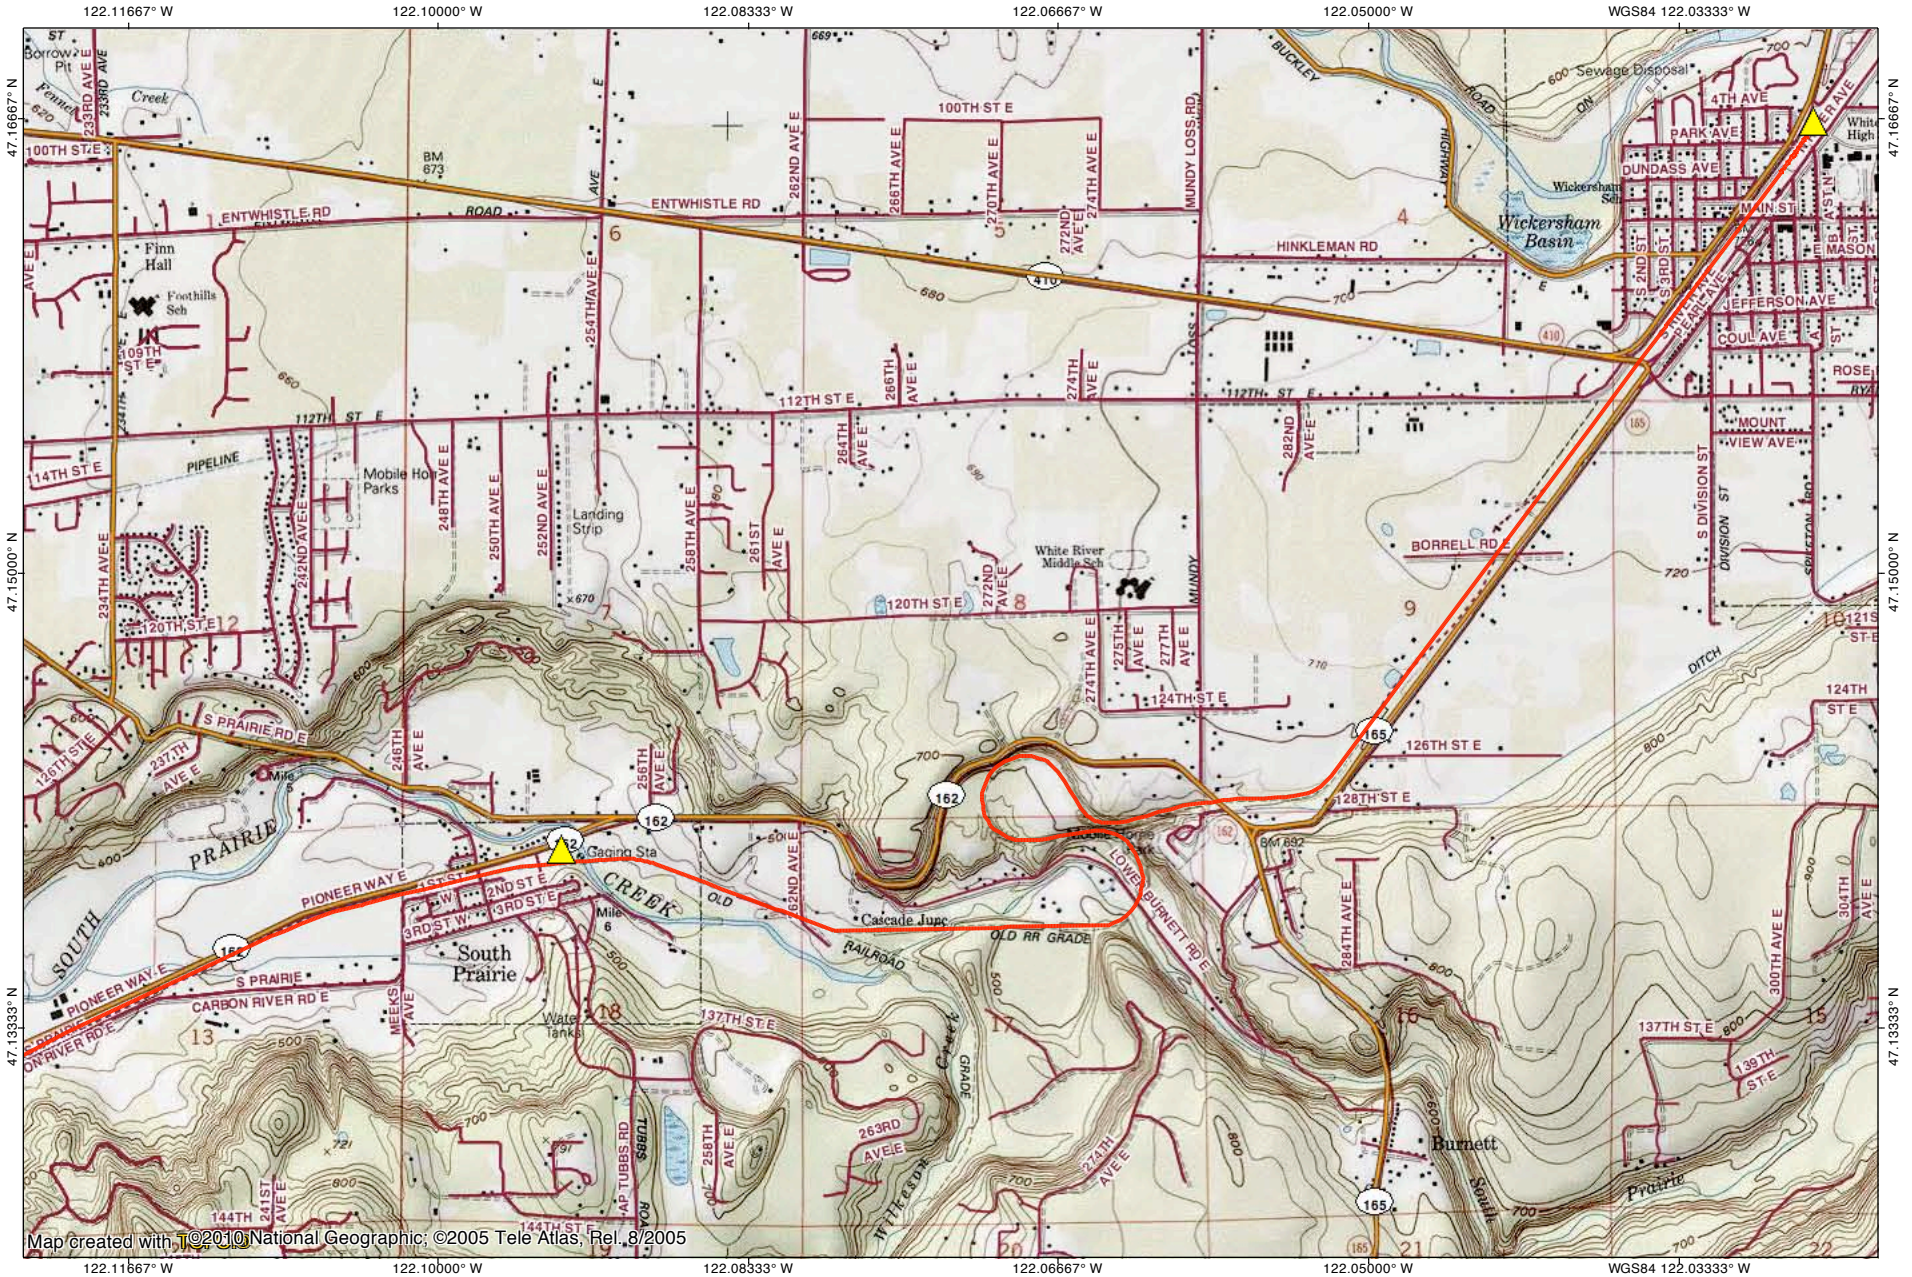

TOPO! map printed on 08/20/12 from "Foothills trail.tpo"

Map created with  ©2010 National Geographic, ©2005 Tele Atlas, Rel. 8/2005

TN * MN
16.5°
08/20/12