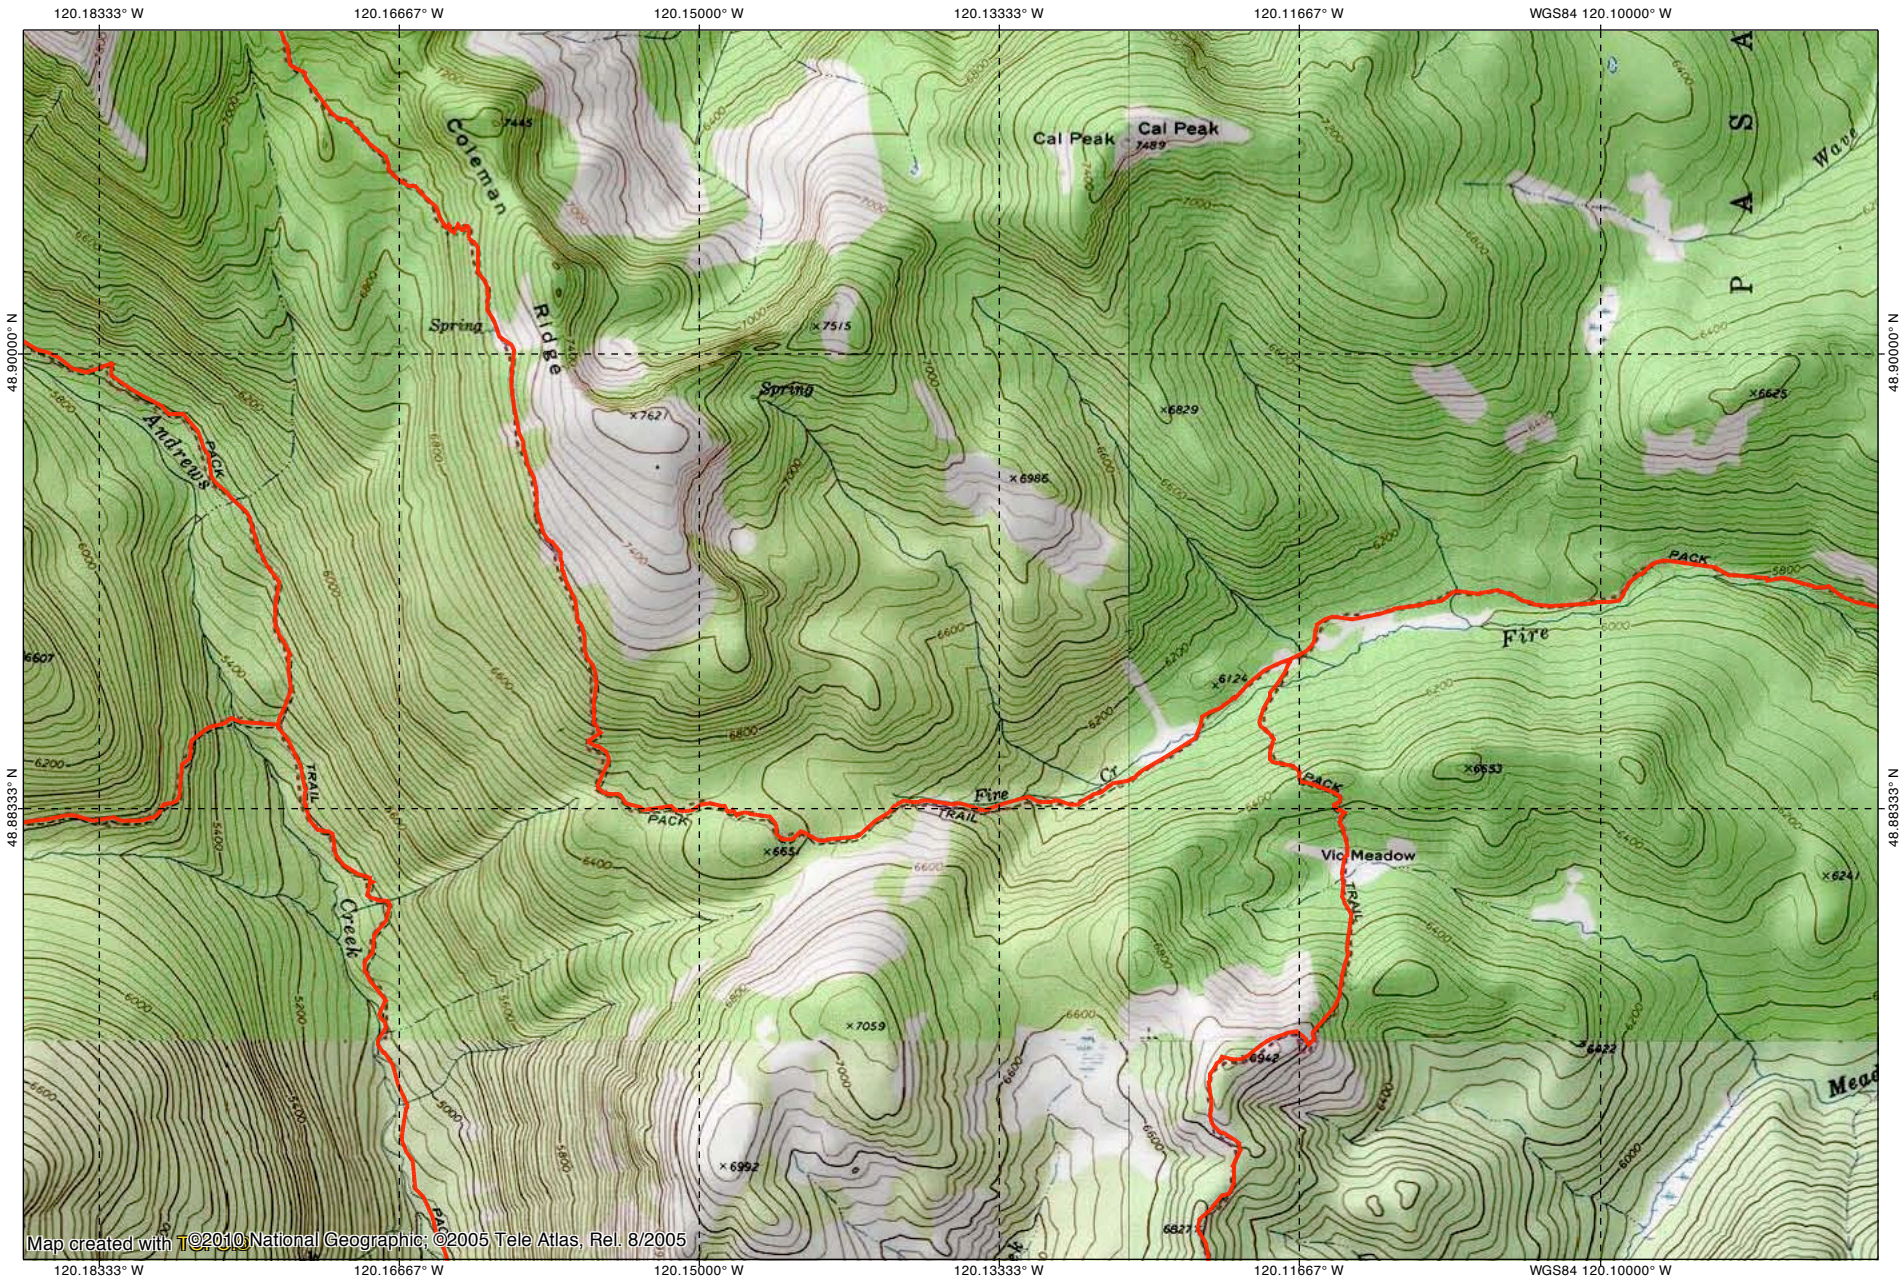

TOPO! map printed on 11/15/11 from "Washington NF Trails.tpo"

Map created with T©2010 National Geographic; ©2005 Tele Atlas. Rel. 8/2005