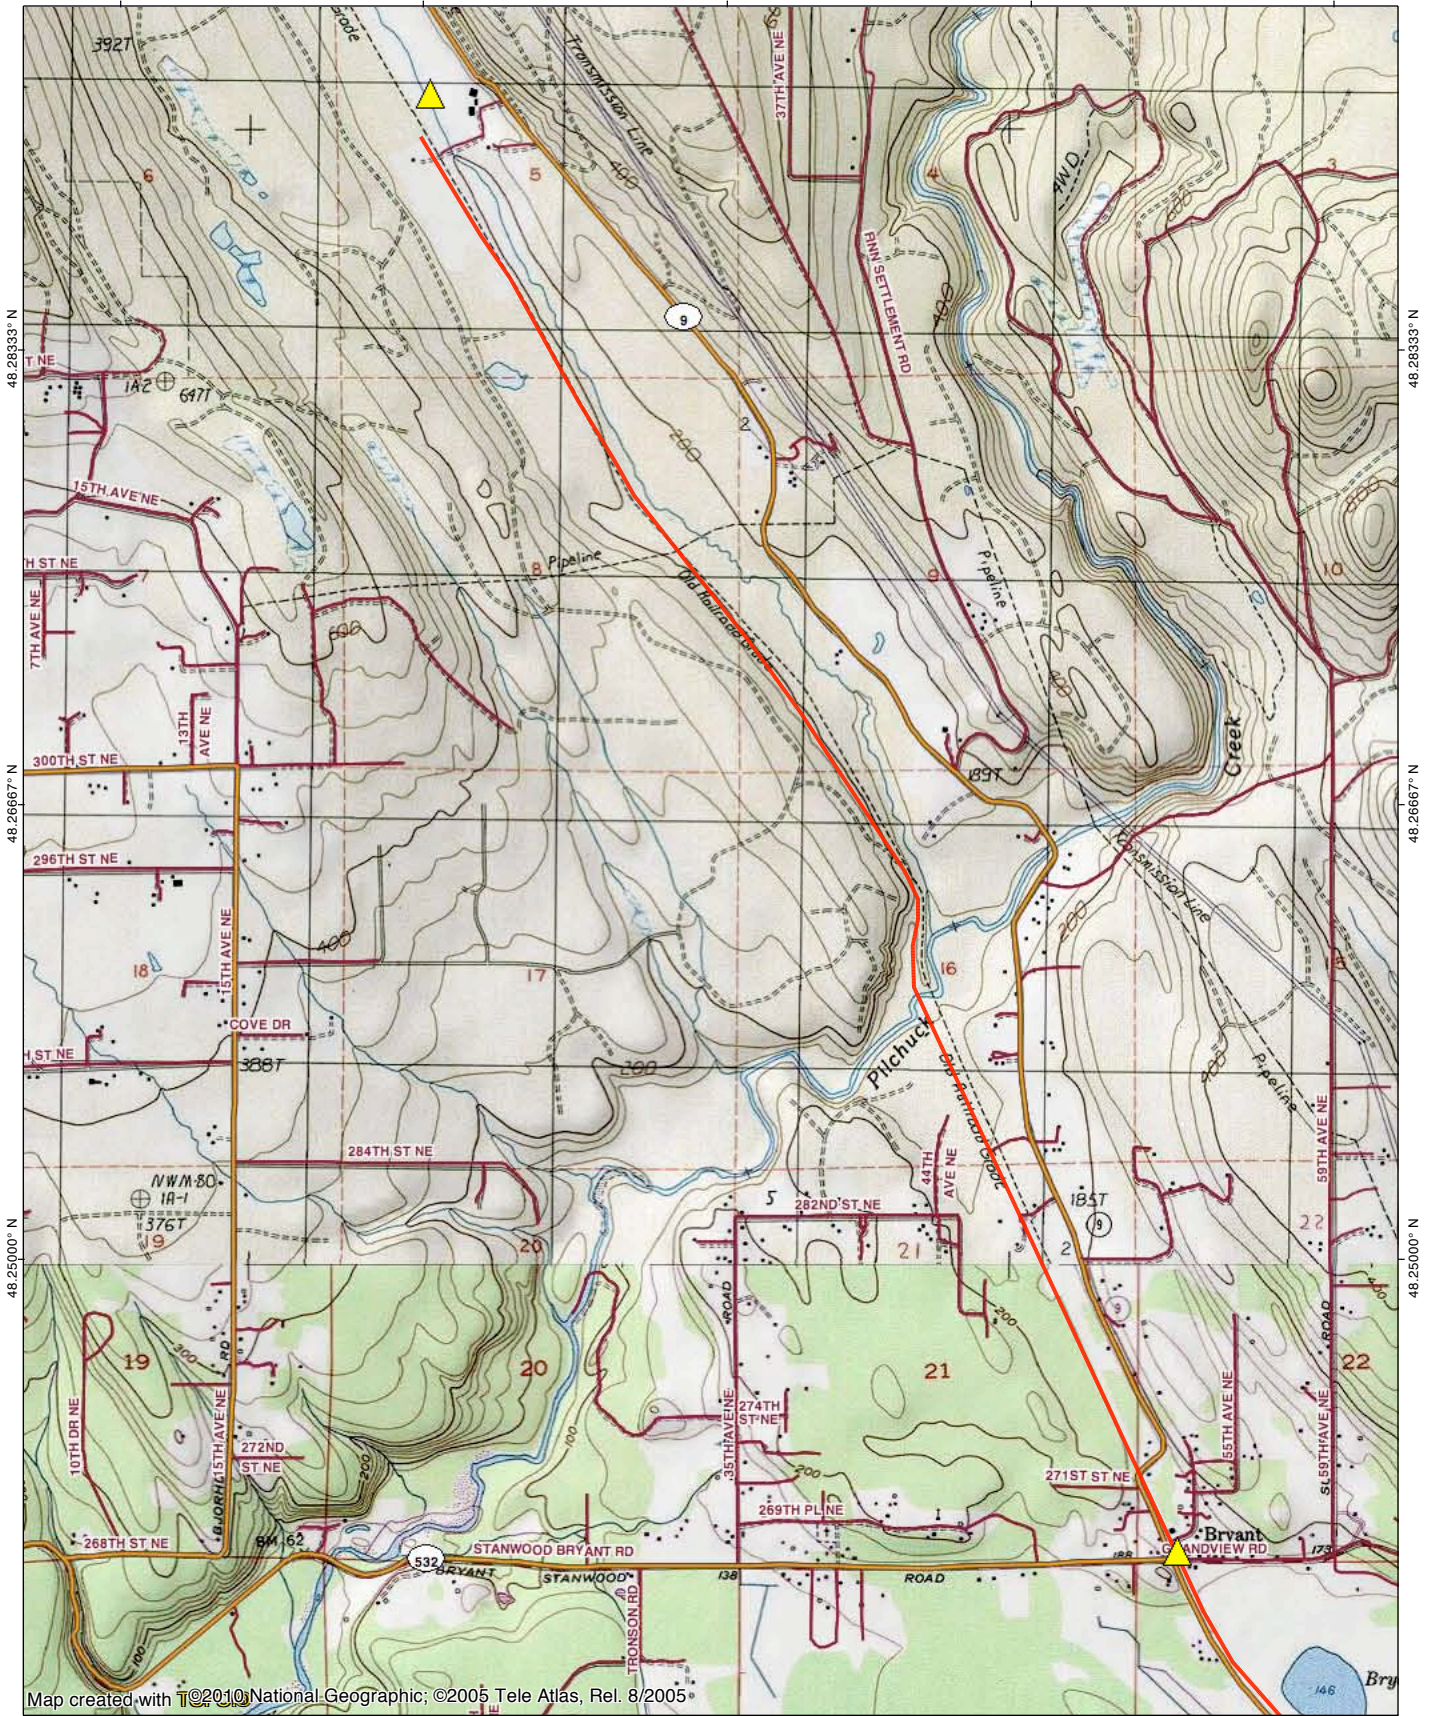

TOPO! map printed on 08/20/12 from "Centennial Trail Snohomish County.tpo"

122.21667° W 122.20000° W 122.18333° W 122.16667° W WGS84 48.26667° N

Map created with T©2010 National Geographic; ©2005 Tele Atlas, Rel. 8/2005

122.21667° W 122.20000° W 122.18333° W 122.16667° W WGS84 48.26667° N

TN \* MN  
16.5°  
08/20/12