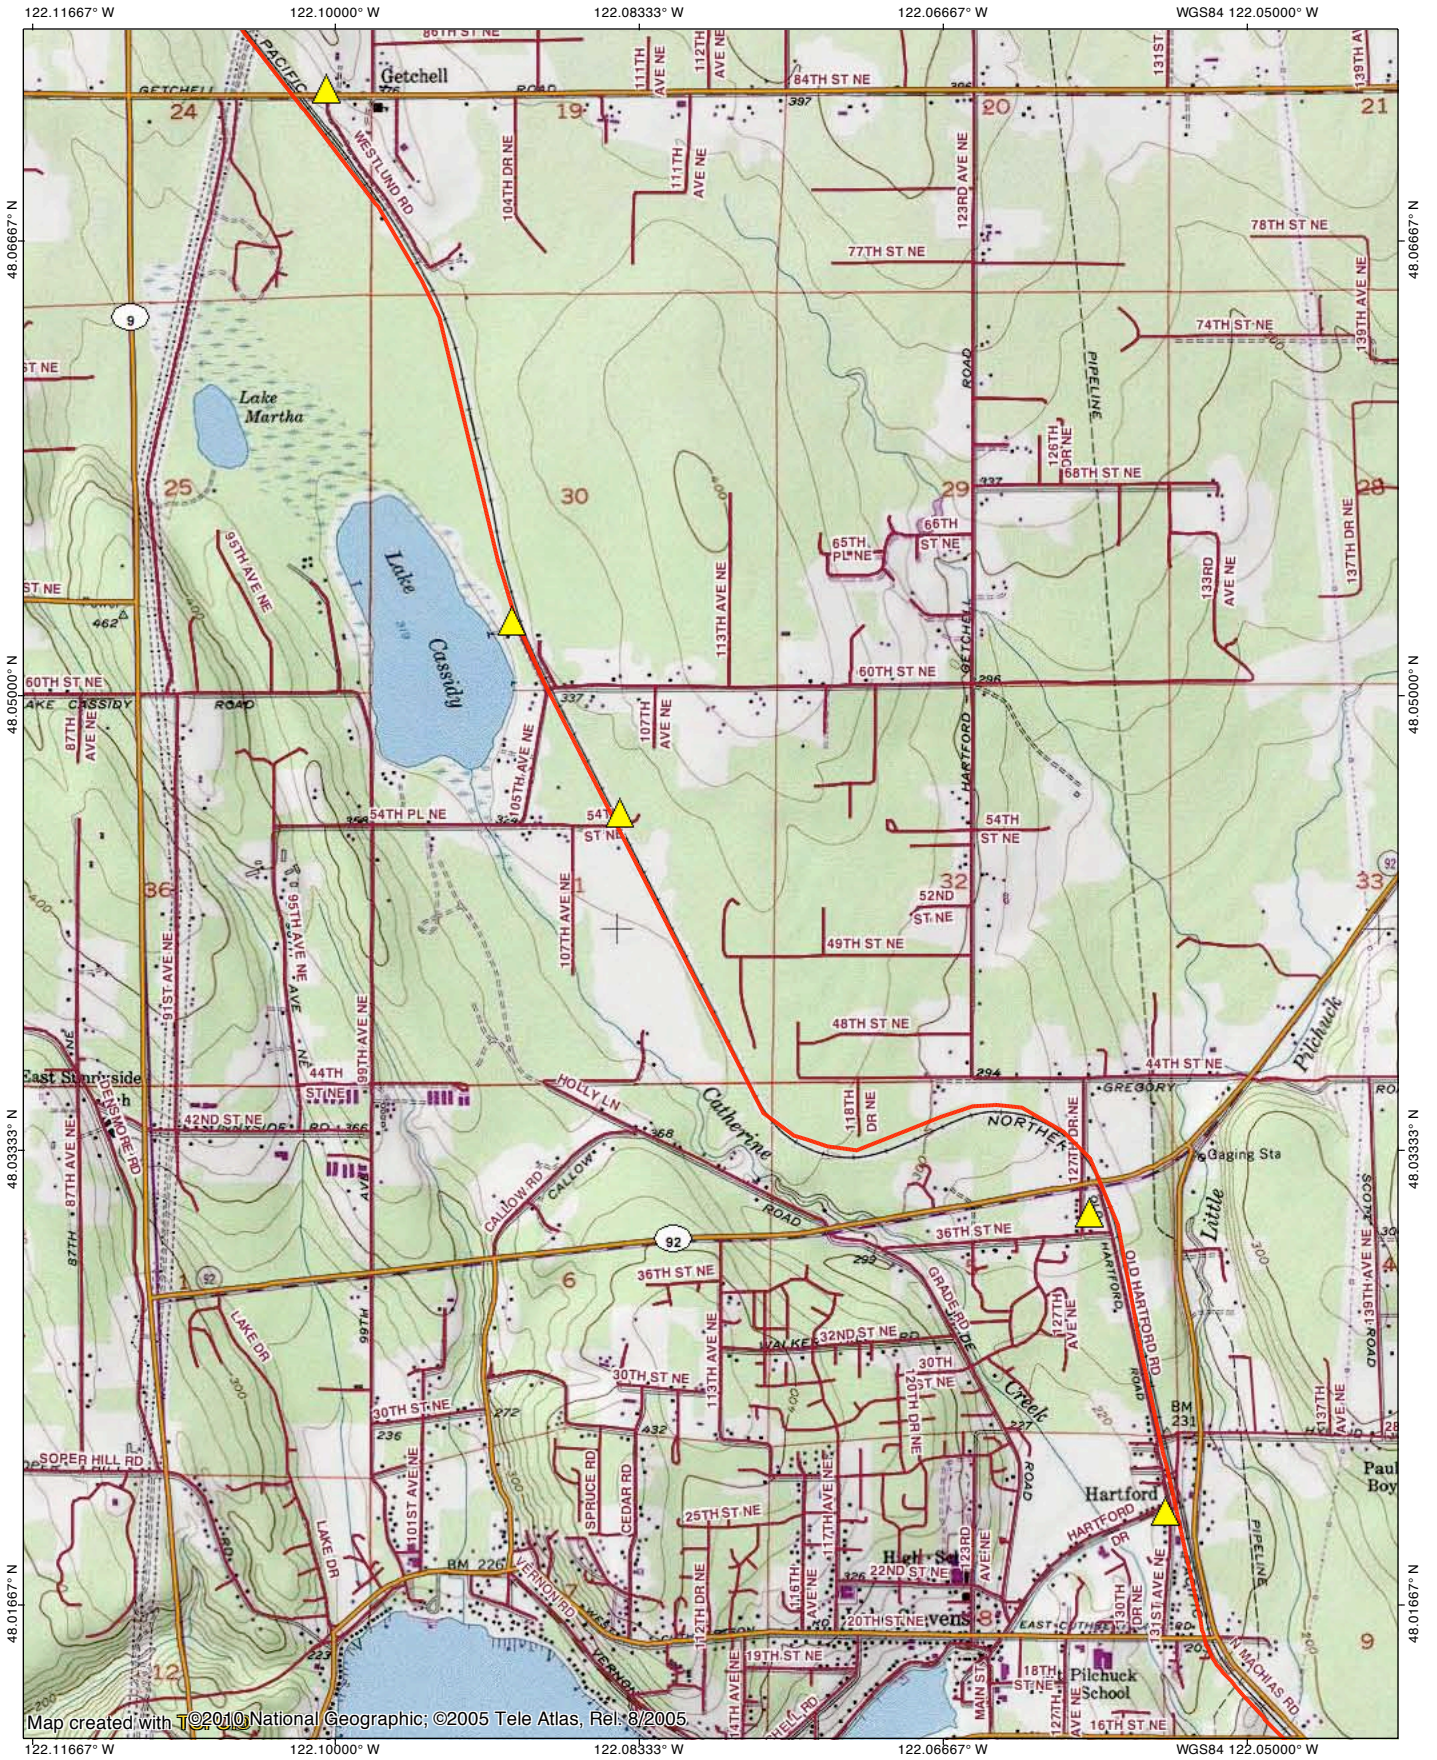

TOPO! map printed on 08/21/12 from "Centennial Trail Snohomish County.tpo"

Map created with T©2010 National Geographic; ©2005 Tele Atlas, Rel. 8/2005