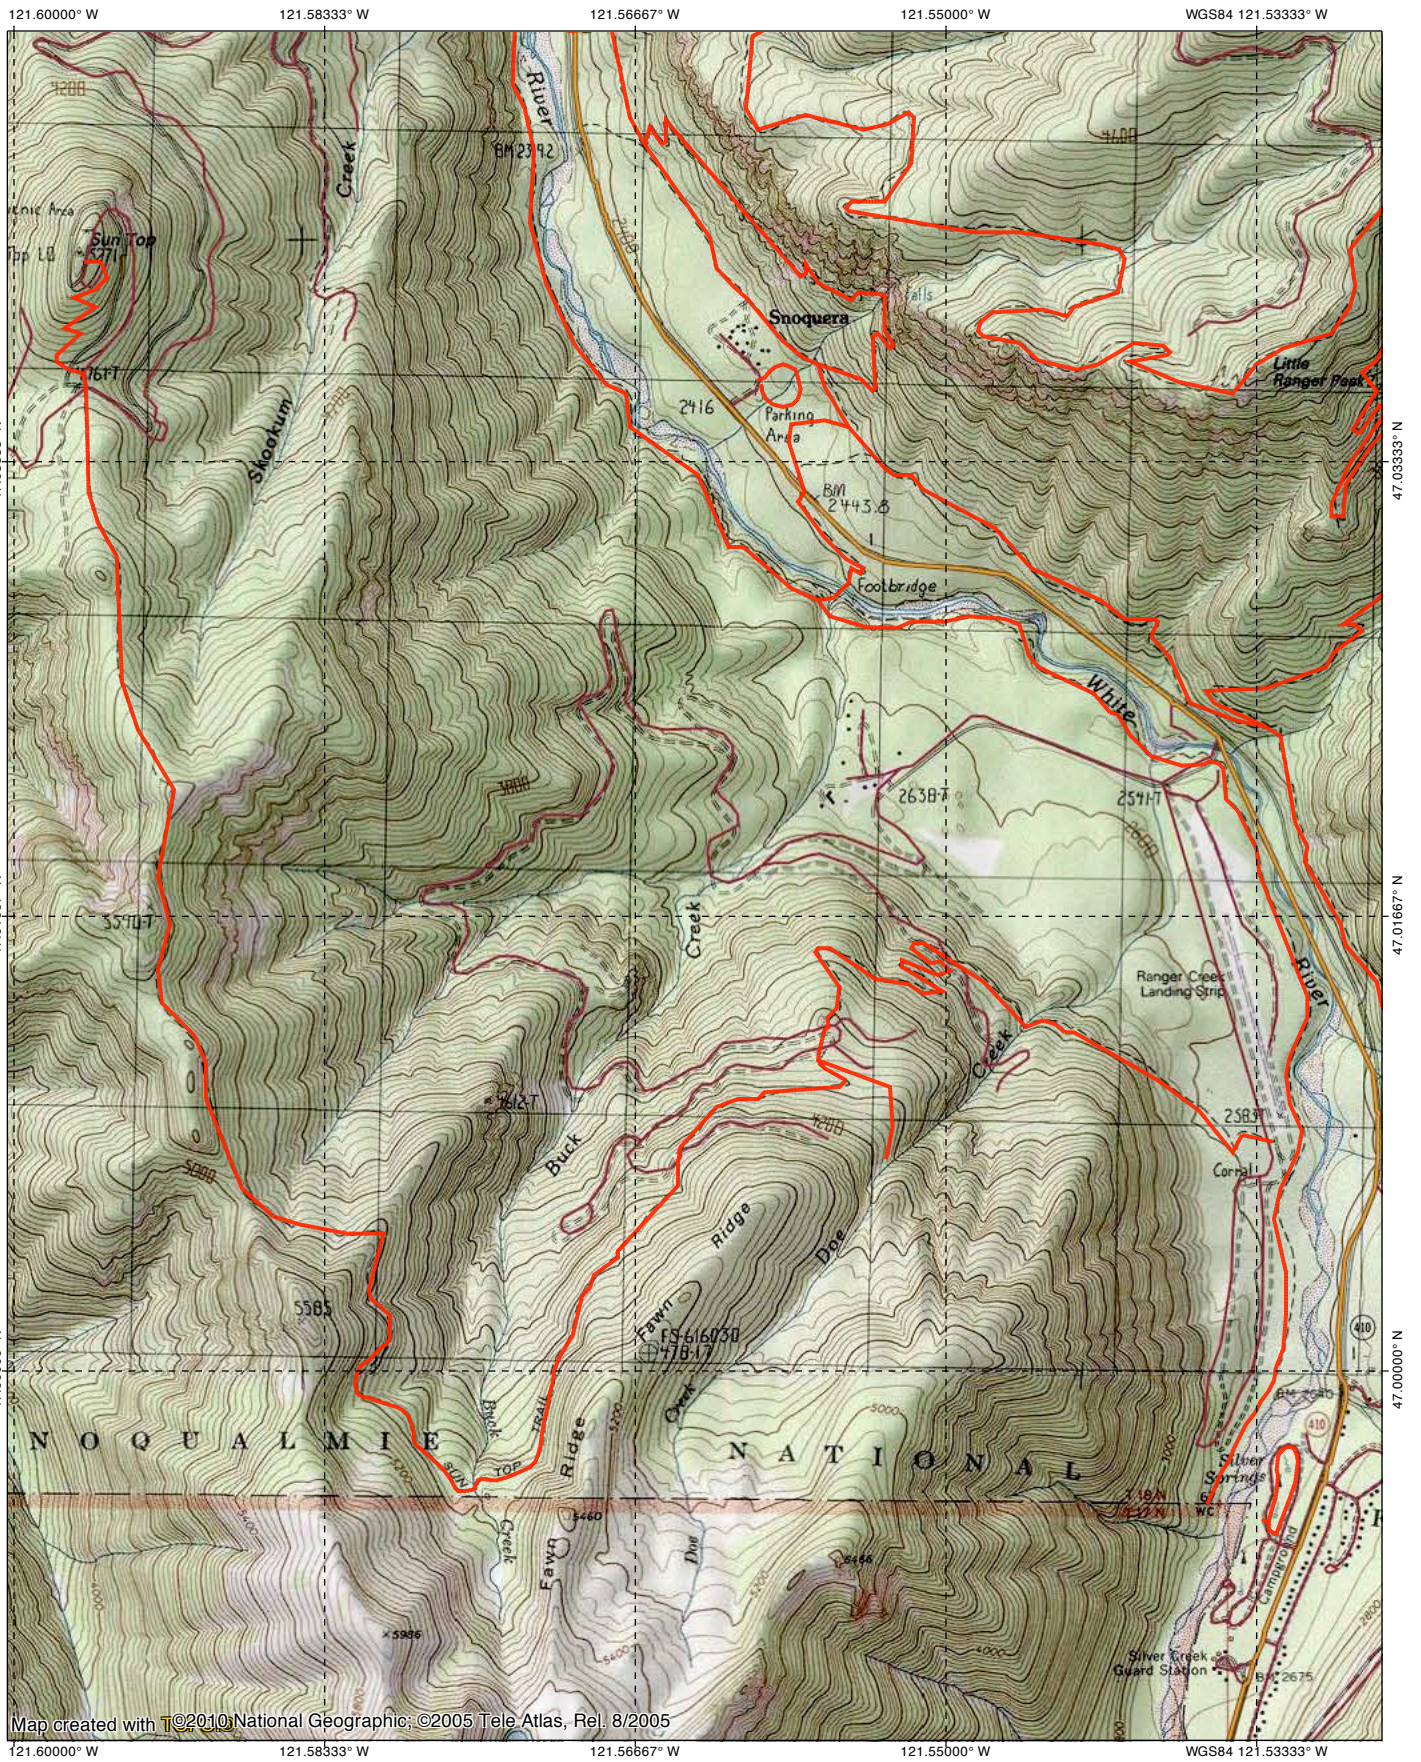

TOPO! map printed on 11/14/11 from "Washington NF Trails.tpo"

Map created with T©2010 National Geographic, ©2005 Tele Atlas, Rel. 8/2005

121.60000° W 121.58333° W 121.56667° W 121.55000° W WGS84 121.53333° W