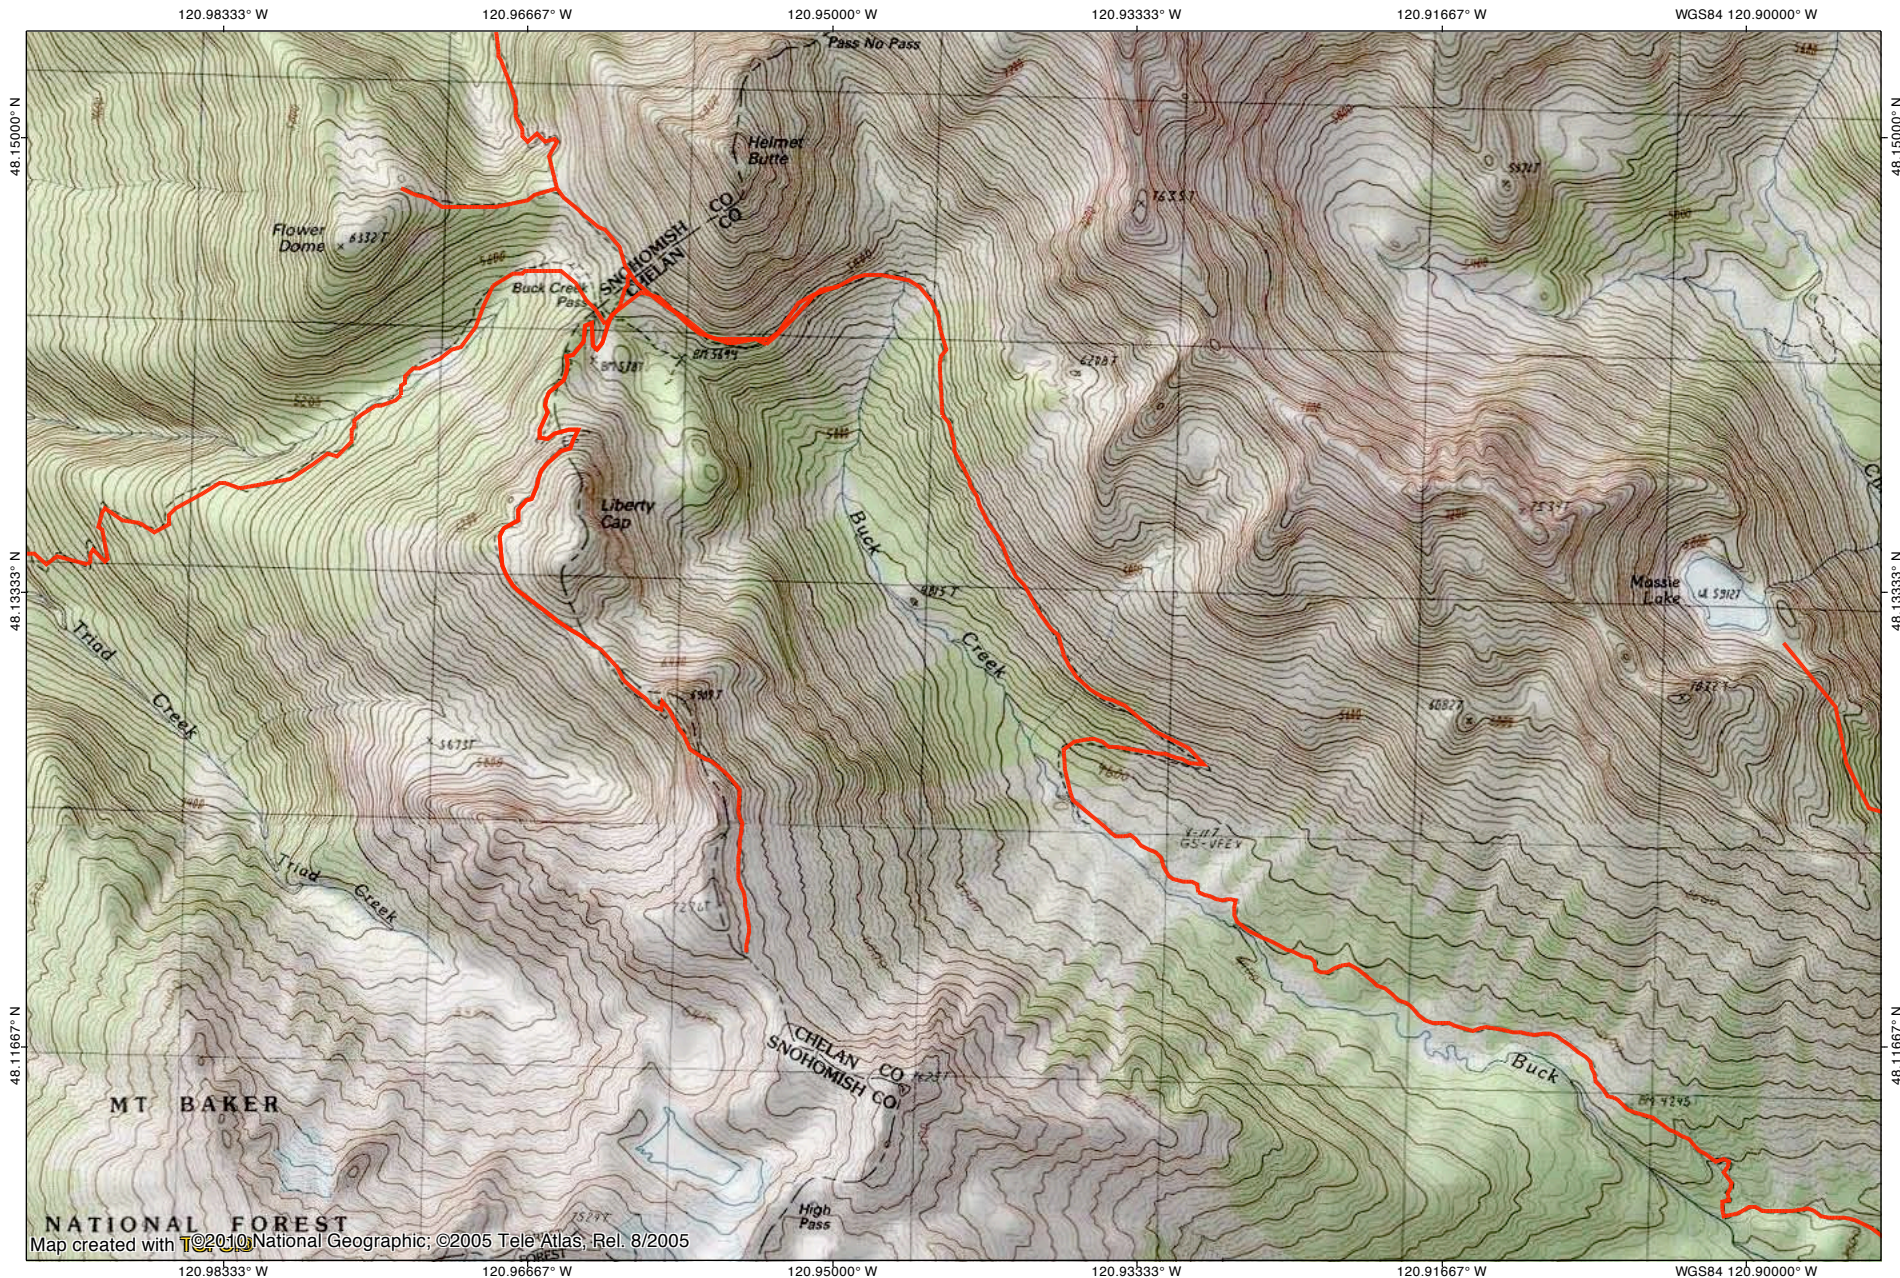

TOPO! map printed on 11/12/11 from "Phelps Creek.tpo"

TN * MN
16.5°
11/12/11