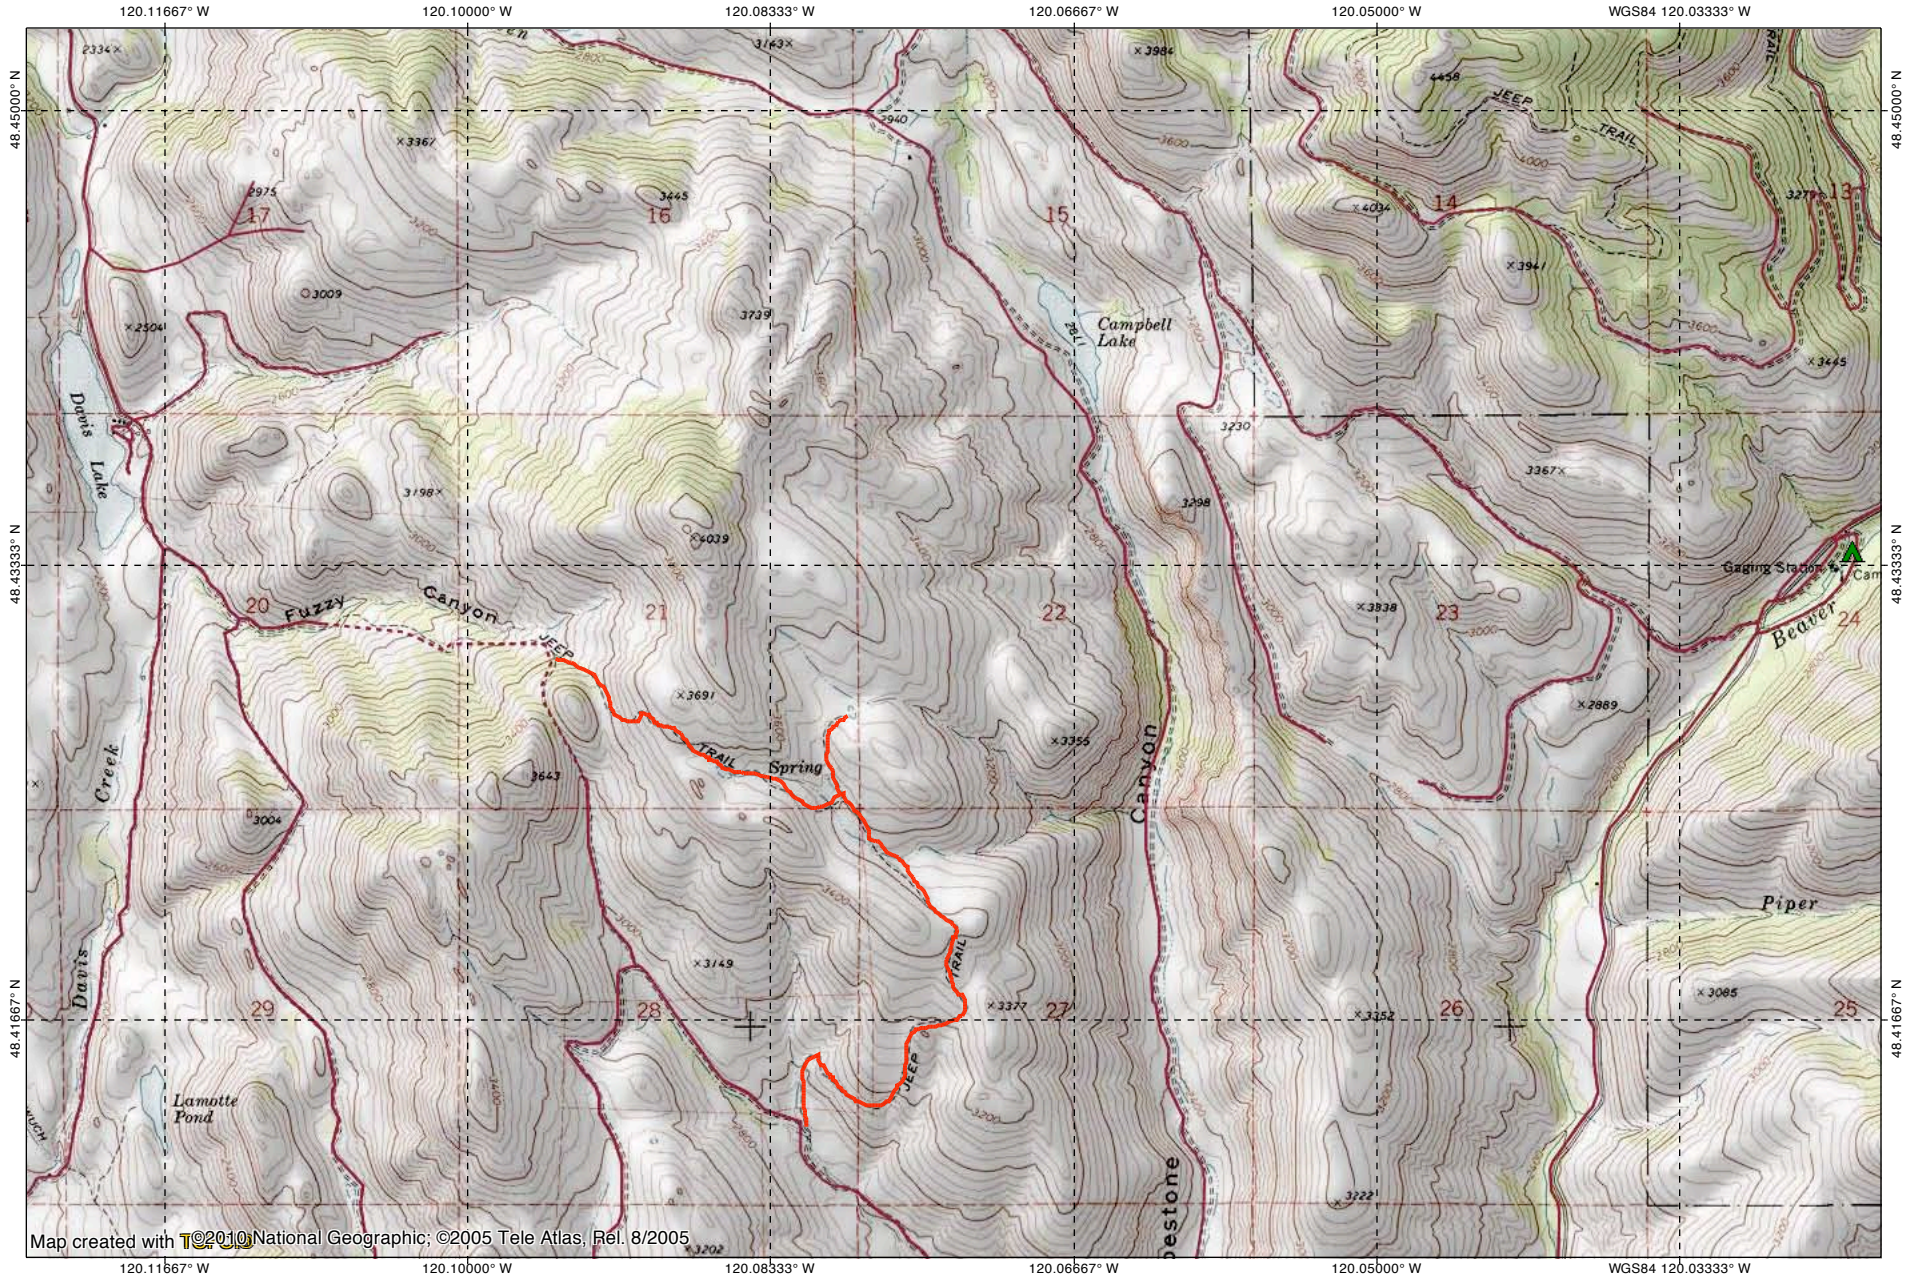

TOPO! map printed on 02/28/12 from "Washington NF Trails.tpo"

Map created with T©2010 National Geographic; ©2005 Tele Atlas, Rel. 8/2005