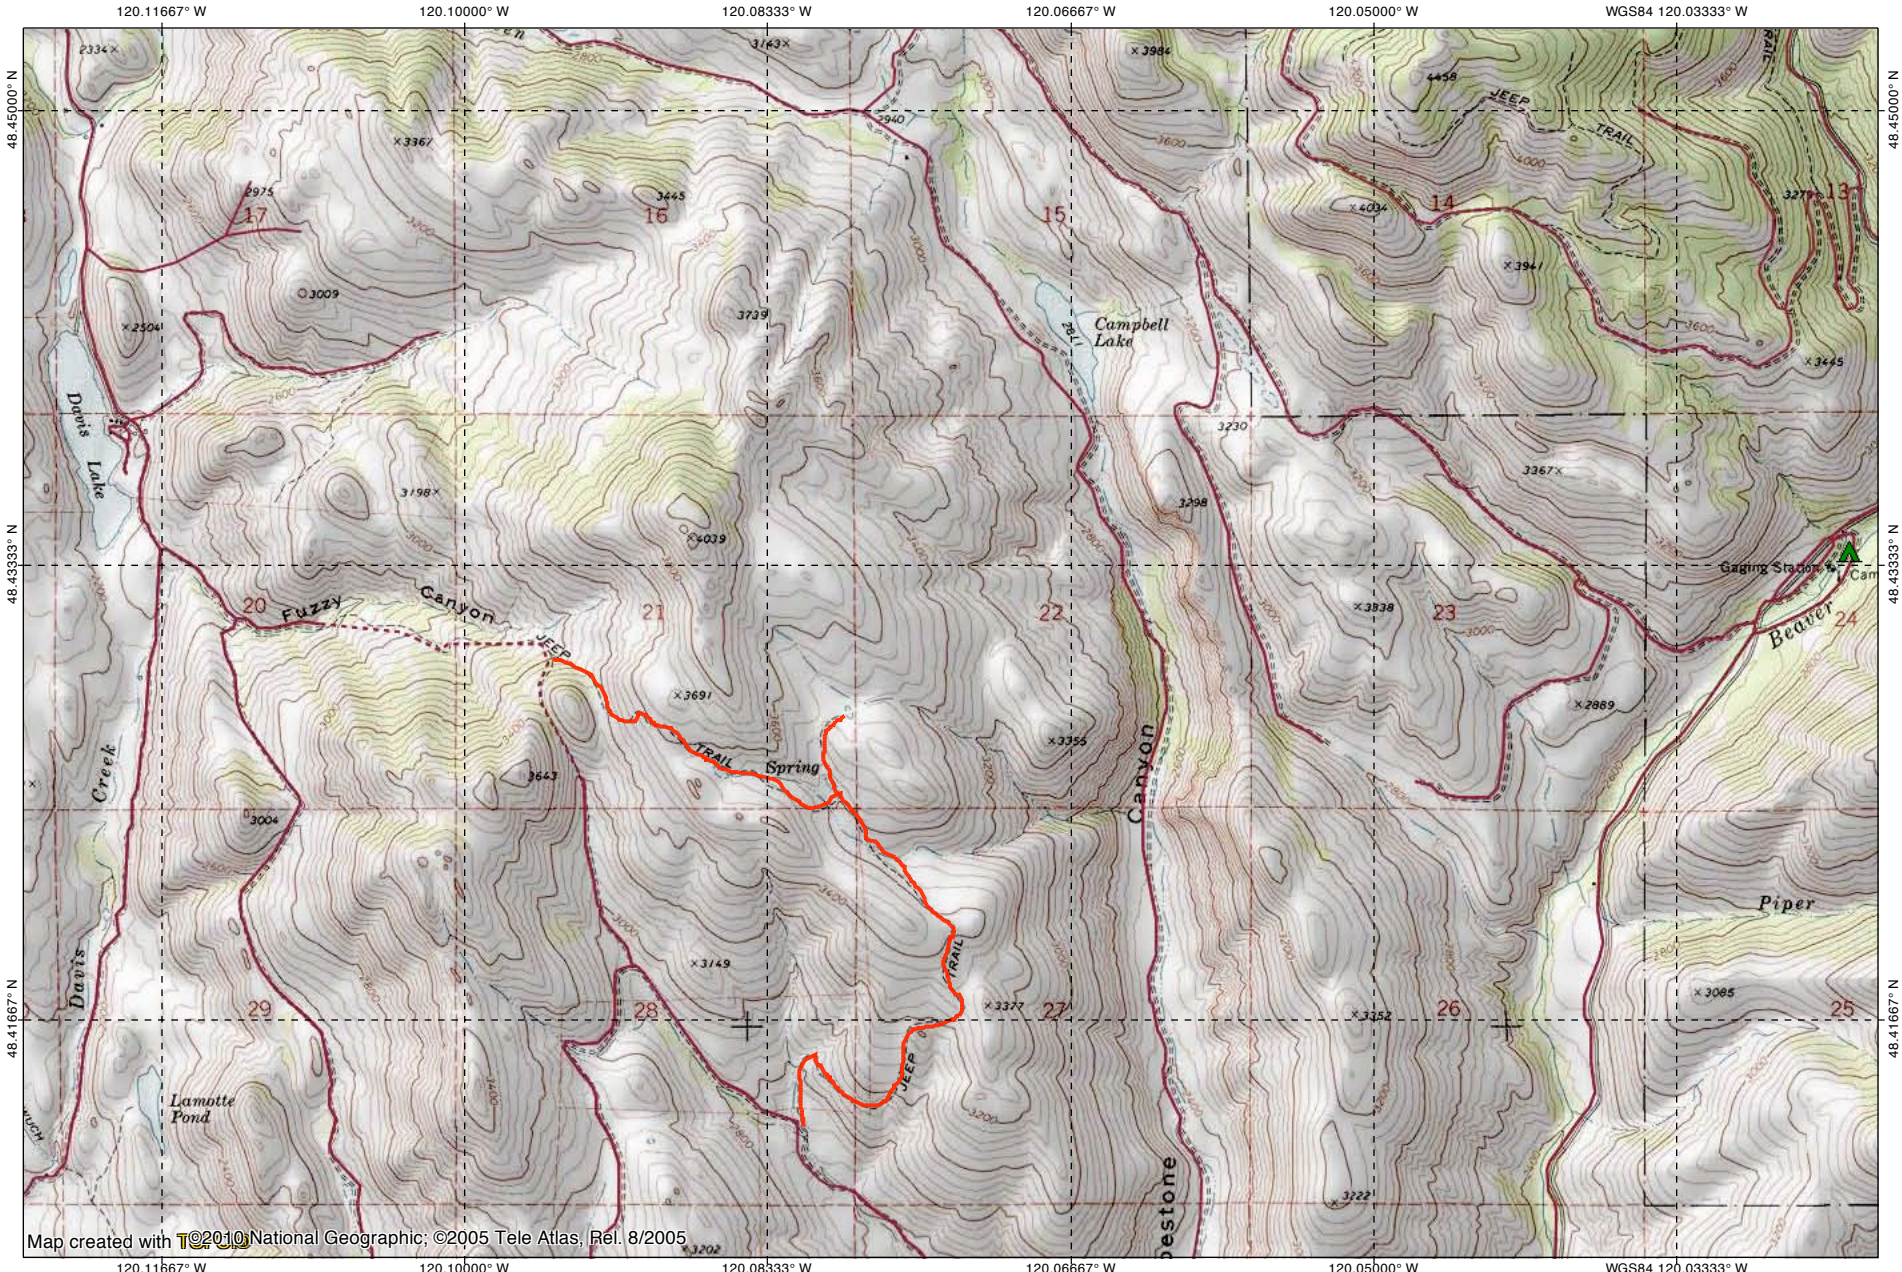

TOPO! map printed on 02/28/12 from "Washington NF Trails.tpo"

Map created with T©2010 National Geographic; ©2005 Tele Atlas, Rel. 8/2005