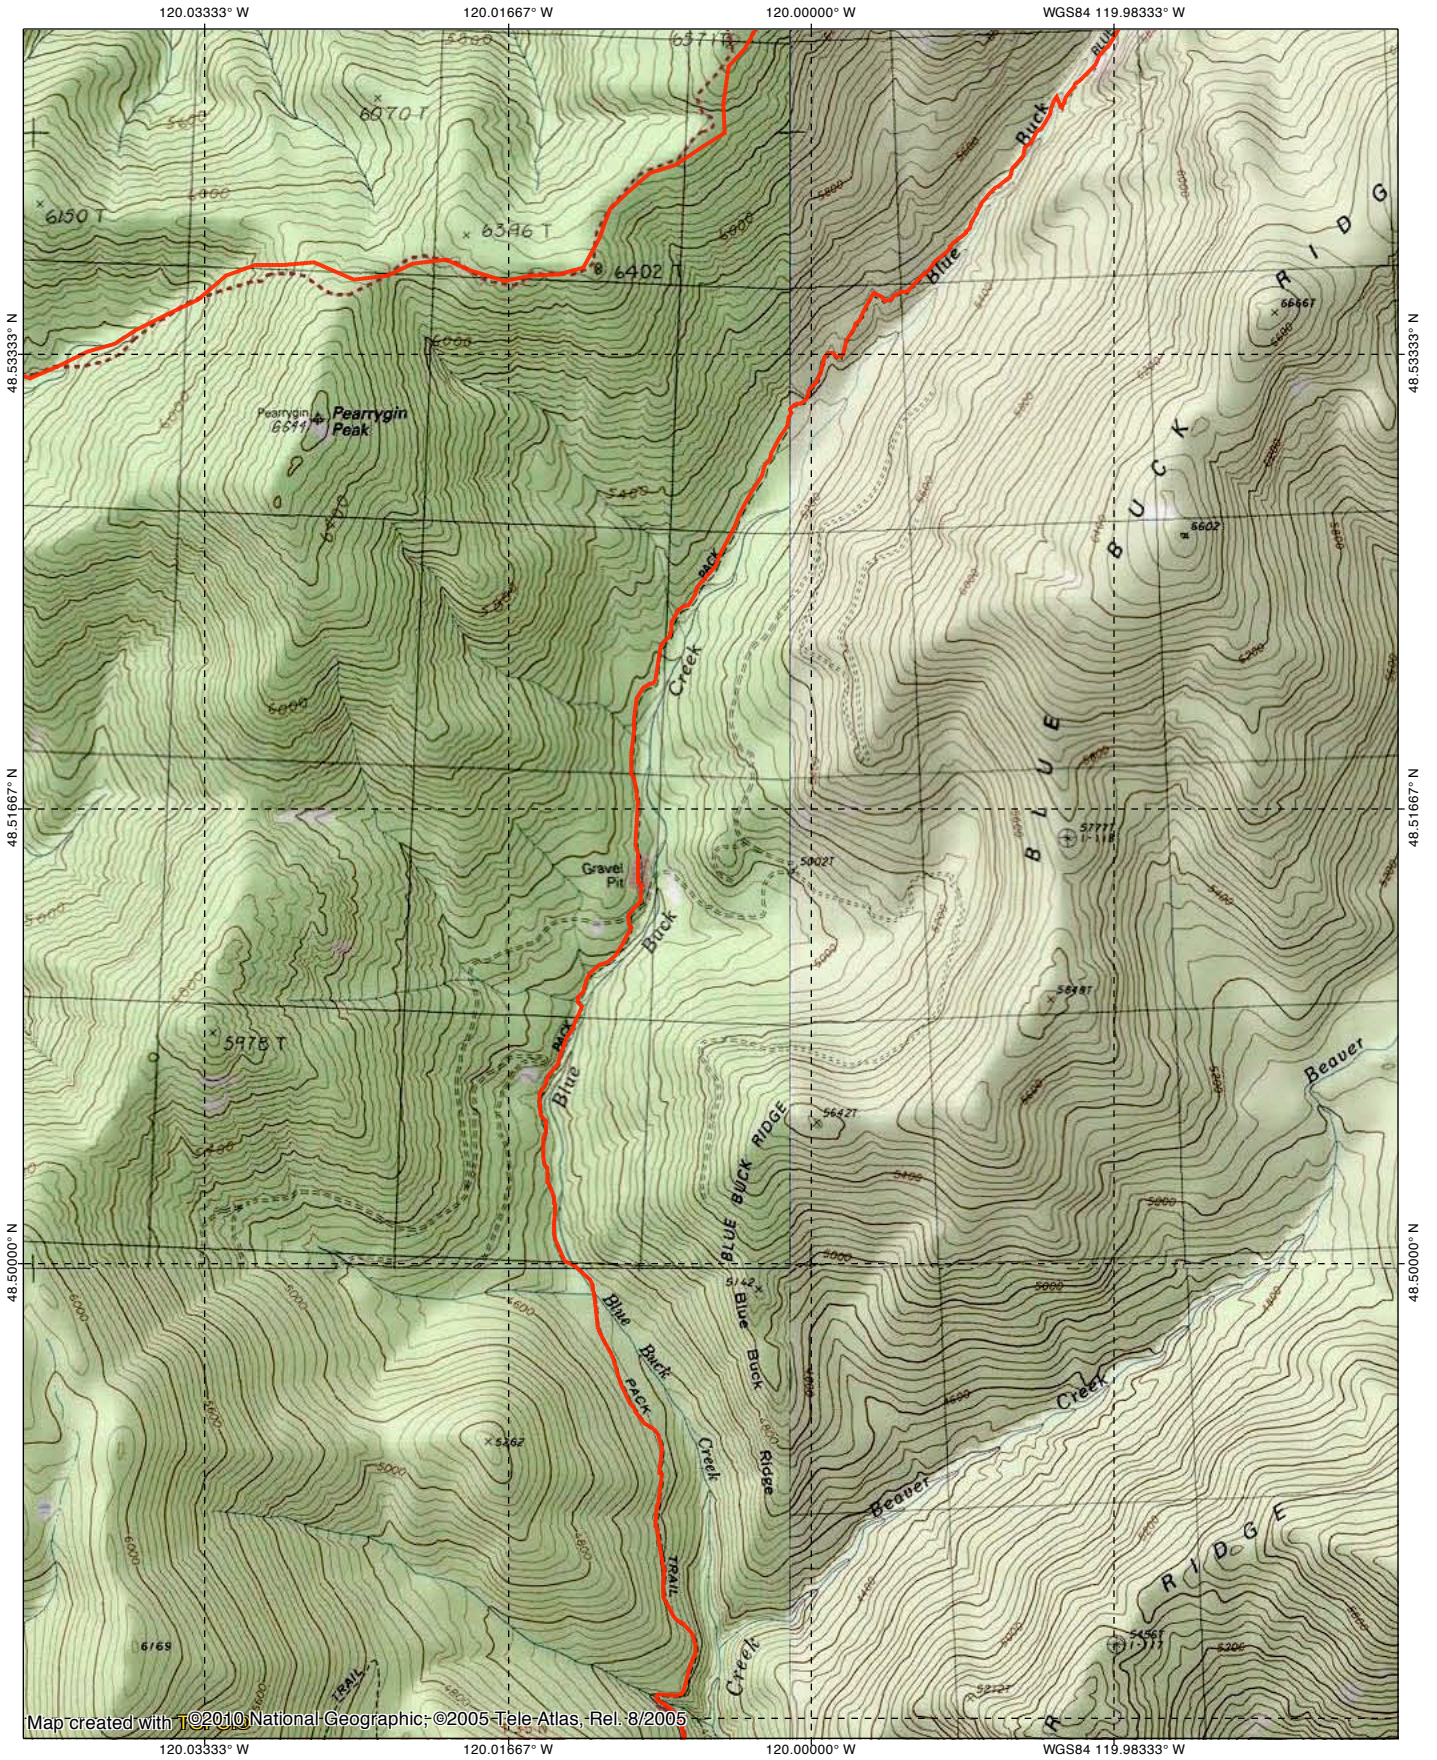

TOPO! map printed on 11/17/11 from "Washington NF Trails.tpo"

Map created with ©2010 National Geographic; ©2005 Tele-Atlas, Rel. 8/2005