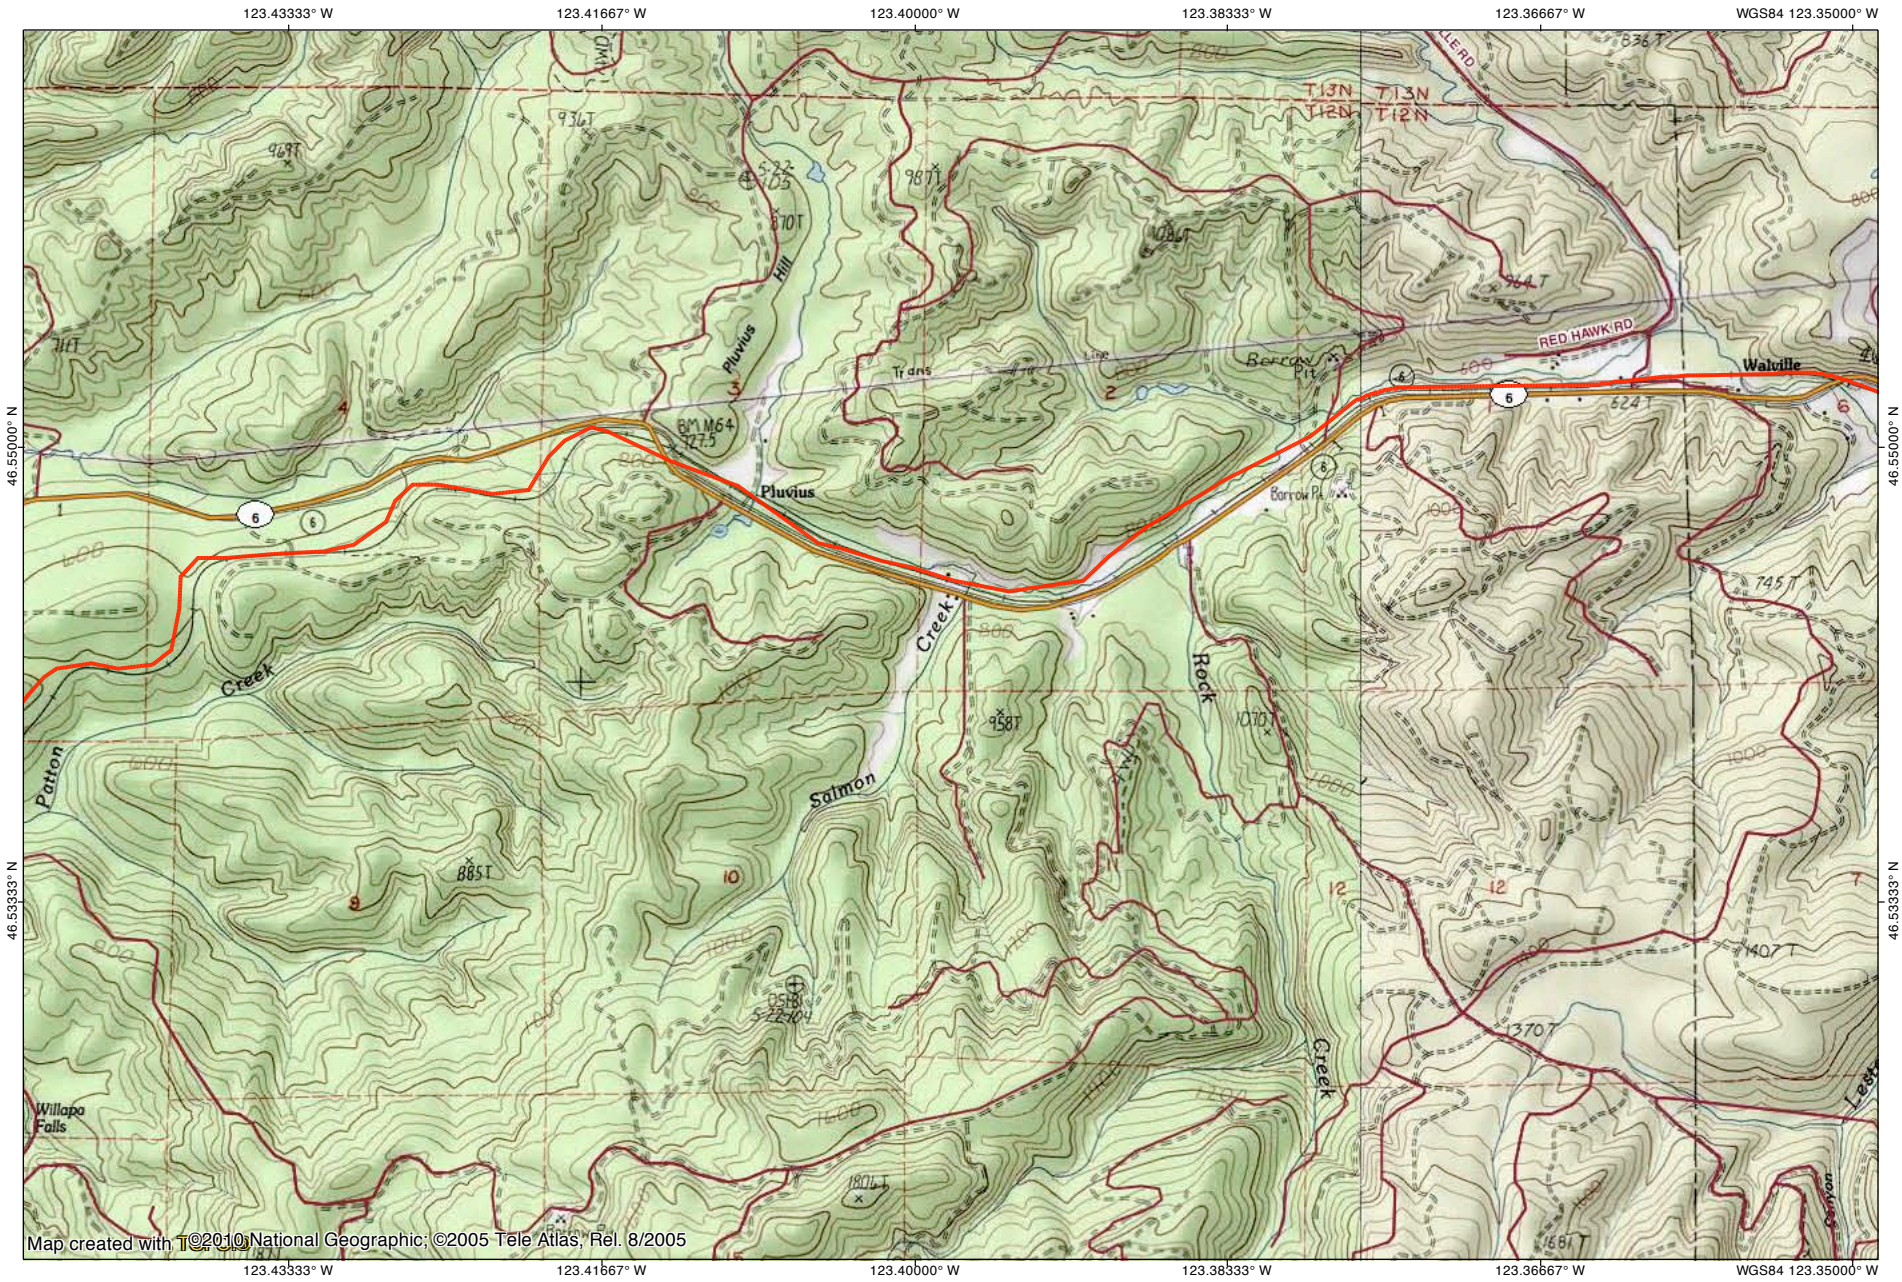

TOPO! map printed on 08/22/12 from "Willapa Hills Trail.tpo"

Map created with T©2010 National Geographic; ©2005 Tele Atlas; Rel. 8/2005

TN * MN
16.5°
08/22/12